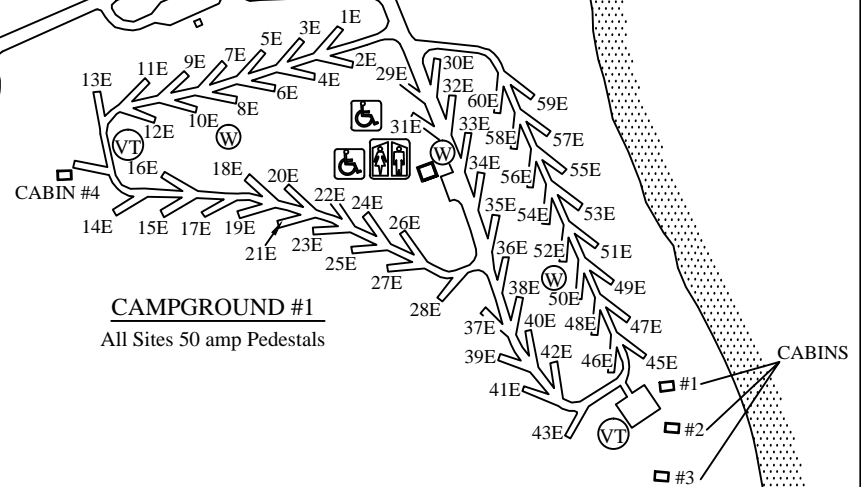

WEST BEND RECREATION AREA

CAMPGROUND #3

Sites 89-112 have 30 amp Pedestals
 Sites 113-122 have no electricity

CAMPGROUND #2

All Sites 50 amp Pedestals

LAKE SHARPE
MISSOURI RIVER

LOCATION MAP

Map Legend

Accessible Facilities

Accessible Fishing Dock

Amphitheater

Archery Trail

Bicycle Trail

Boat Ramp

Campground

Canoeing

Comfort Station

Cross-country Ski Trail

Disc Golf

Drinking Water

Dump Station

E

Electric Campsite

Entrance Station

Fish Cleaning Station

Fish Cleaning Table

Group Camping Area

Hiking Trail

Host Campsite
(non-reservable)

Horse Trail/Horse Camp

Playground

Picnic Area