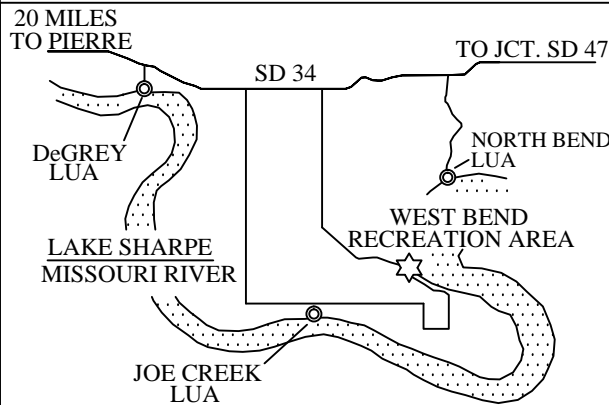

WEST BEND RECREATION AREA

CAMPGROUND #3

Sites 89-112 have 30 amp Pedestals
 Sites 113-122 have no electricity

CAMPGROUND #2

All Sites 50 amp Pedestals

LAKE SHARPE
MISSOURI RIVER

LOCATION MAP

Map Legend

Accessible Facilities

Accessible Fishing Dock

Amphitheater

Archery Trail

Bicycle Trail

Boat Ramp

Campground

Canoeing

Comfort Station

Cross-country Ski Trail

Disc Golf

Drinking Water

Dump Station

E

Electric Campsite

Entrance Station