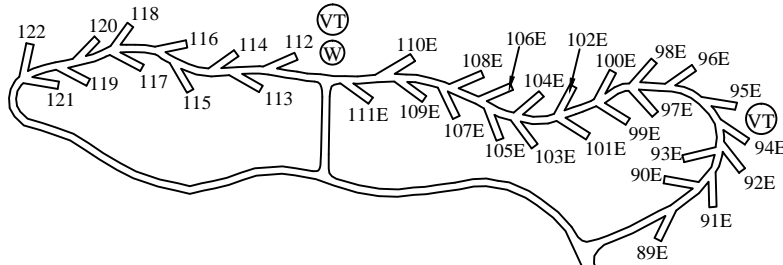

WEST BEND RECREATION AREA

CAMPGROUND #3

Sites 89-112 have 30 amp Pedestals
 Sites 113-122 have no electricity

CAMPGROUND #2

All Sites 50 amp Pedestals

LAKE SHARPE
MISSOURI RIVER

LOCATION MAP

Map Legend