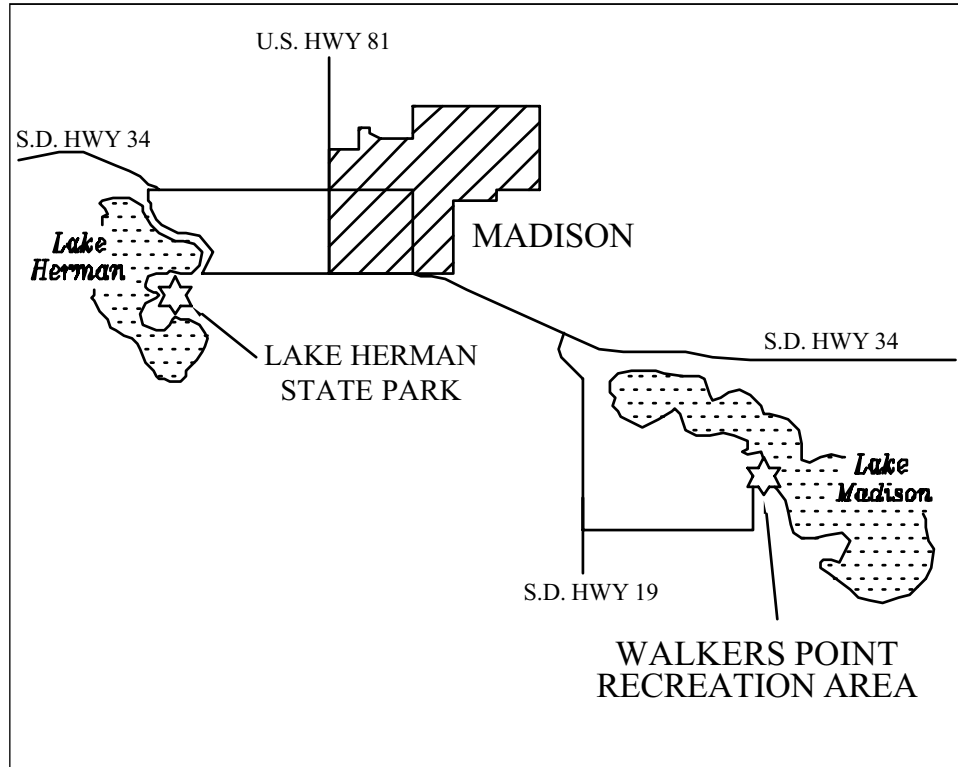

Location Map

Walker's Point Recreation Area

9 miles SE of Madison off SD 19

☎ (605) 256-5003

South Dakota
State Parks
www.sdgfp.info/Parks