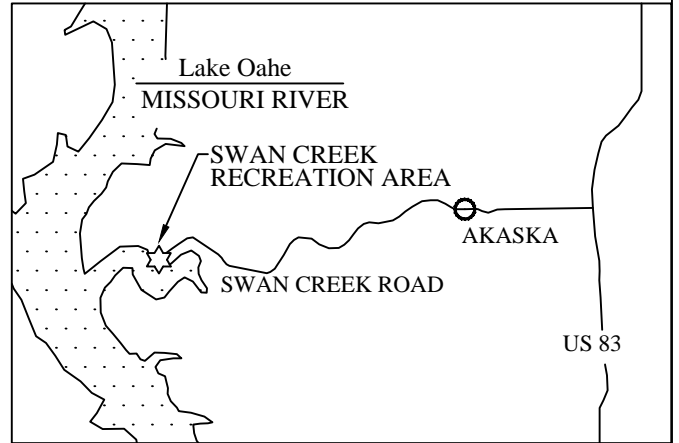

SWAN CREEK RECREATION AREA

PARK LOCATION

EAST CAMPGROUND

WEST CAMPGROUND

Map Legend

Accessible Facilities

Accessible Fishing Dock

Amphitheater

Archery Trail

Bicycle Trail

Boat Ramp

Campground

Canoeing

Comfort Station

Cross-country Ski Trail

Disc Golf