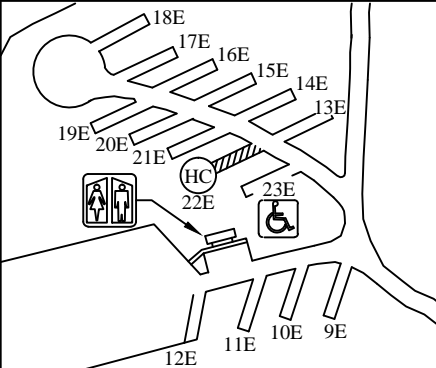

SWAN CREEK RECREATION AREA

PARK LOCATION

EAST CAMPGROUND

WEST CAMPGROUND

Map Legend

Accessible Facilities

Accessible Fishing Dock

Amphitheater

Archery Trail

Bicycle Trail

Boat Ramp

Campground

Canoeing

Comfort Station

Cross-country Ski Trail

Disc Golf

Drinking Water

Dump Station

E

Electric Campsite

Entrance Station

Fish Cleaning Station

Fish Cleaning Table

Group Camping Area