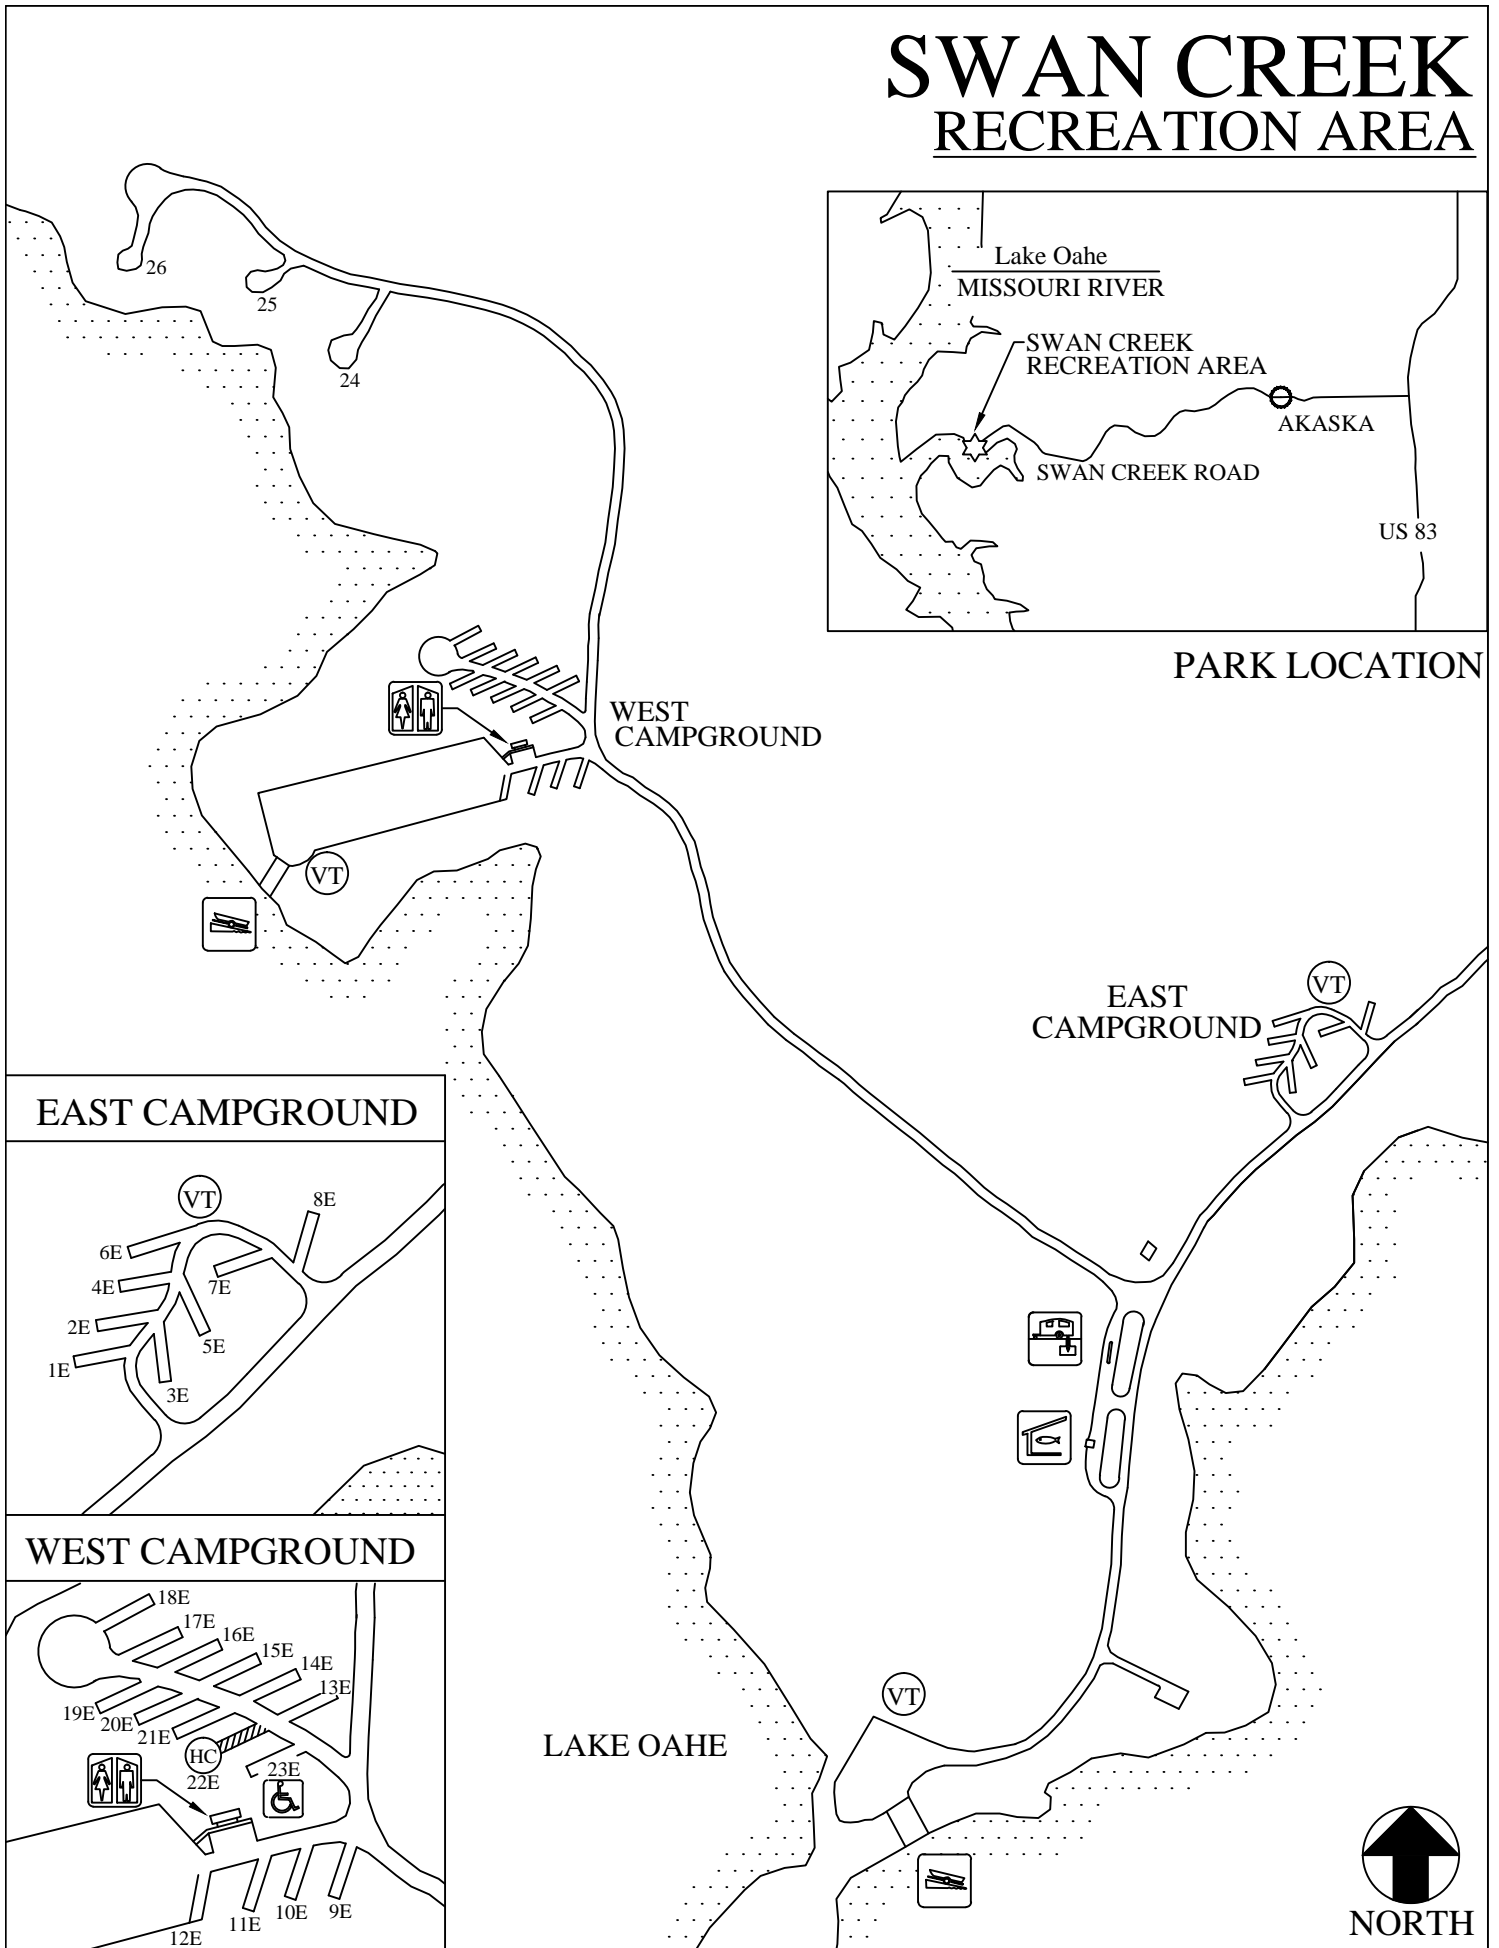

SWAN CREEK RECREATION AREA

PARK LOCATION

EAST CAMPGROUND

WEST CAMPGROUND

Map Legend

Accessible Facilities

Accessible Fishing Dock

Amphitheater

Archery Trail

Bicycle Trail

Boat Ramp

Campground

Canoeing

Comfort Station

Cross-country Ski Trail

Disc Golf

Drinking Water

Dump Station

E

Electric Campsite

Entrance Station

Fish Cleaning Station

Fish Cleaning Table

Group Camping Area

Hiking Trail

Host Campsite
(non-reservable)

Horse Trail/Horse Camp

Playground

Picnic Area

Picnic Shelter

Resort/Concessionaire

Ski Beach