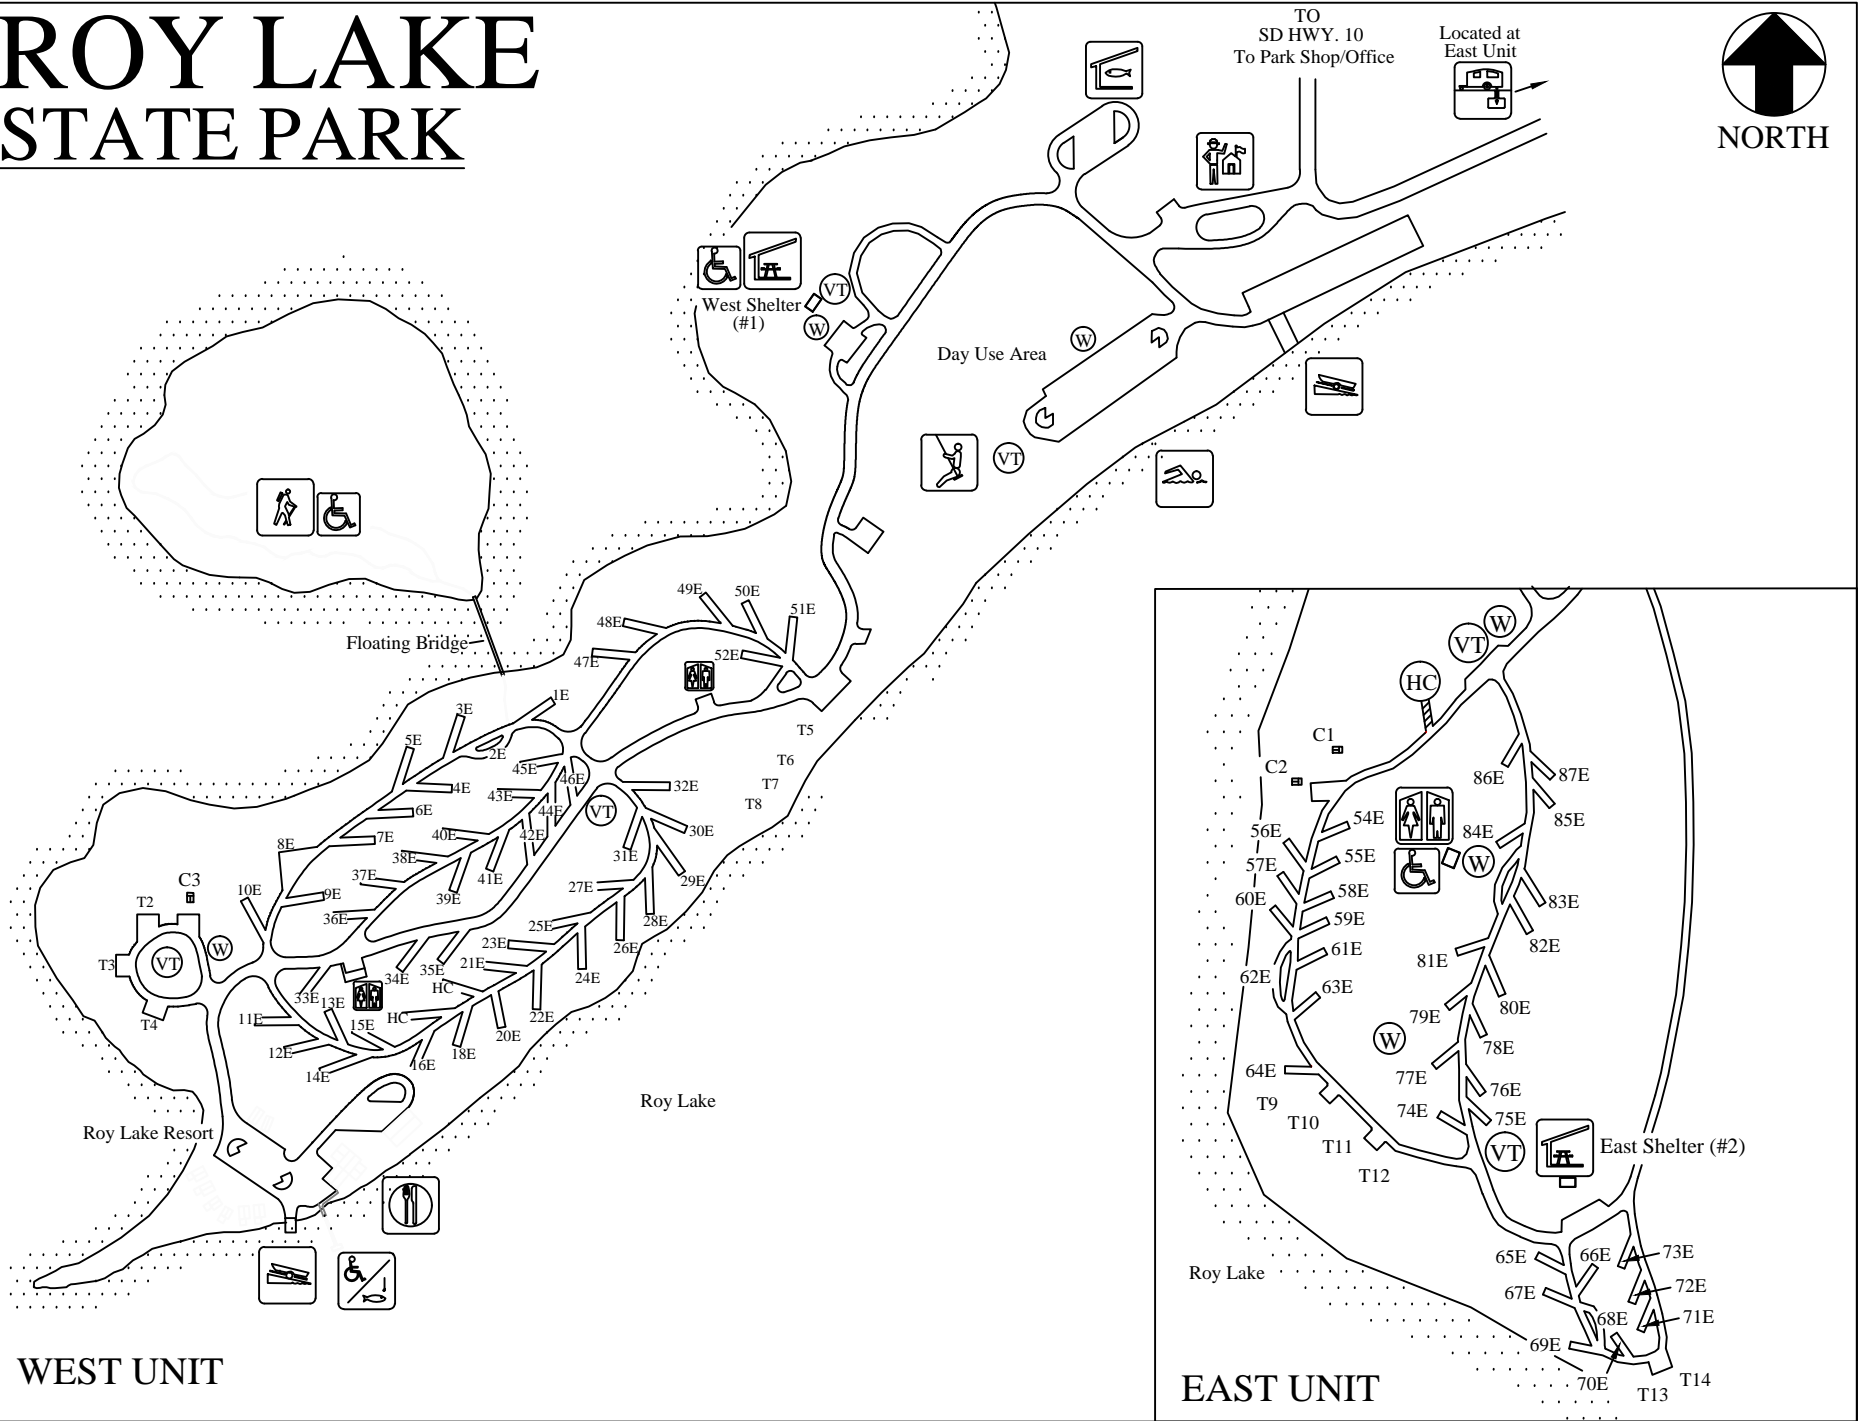

ROY LAKE STATE PARK

TO
SD HWY. 10
To Park Shop/Office

Located at
East Unit

WEST UNIT

EAST UNIT