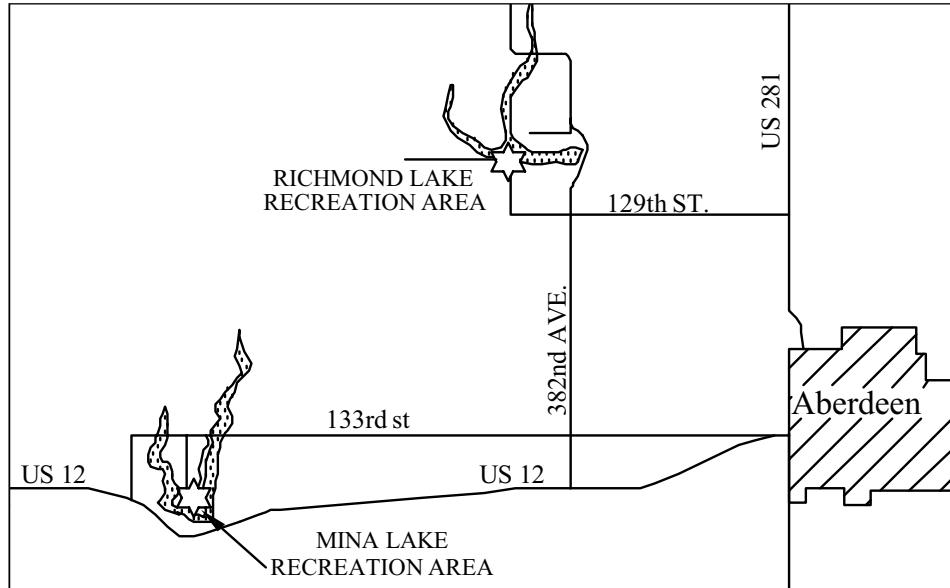

Location Map

Richmond Lake Recreation Area

10 miles NW of Aberdeen off US 281

☎ (605) 626-3488

South Dakota
State Parks
www.sdgap.info/Parks