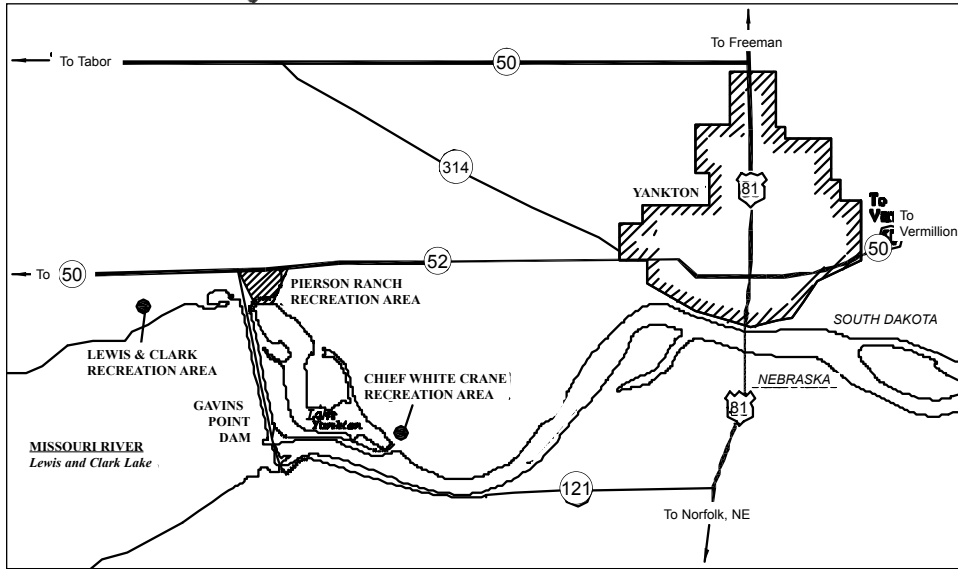

Location Map

Pierson Ranch Recreation Area

4 miles W of Yankton off SD 52

☎ (605) 668-2985

South Dakota
State Parks
www.sdgfp.info/Parks