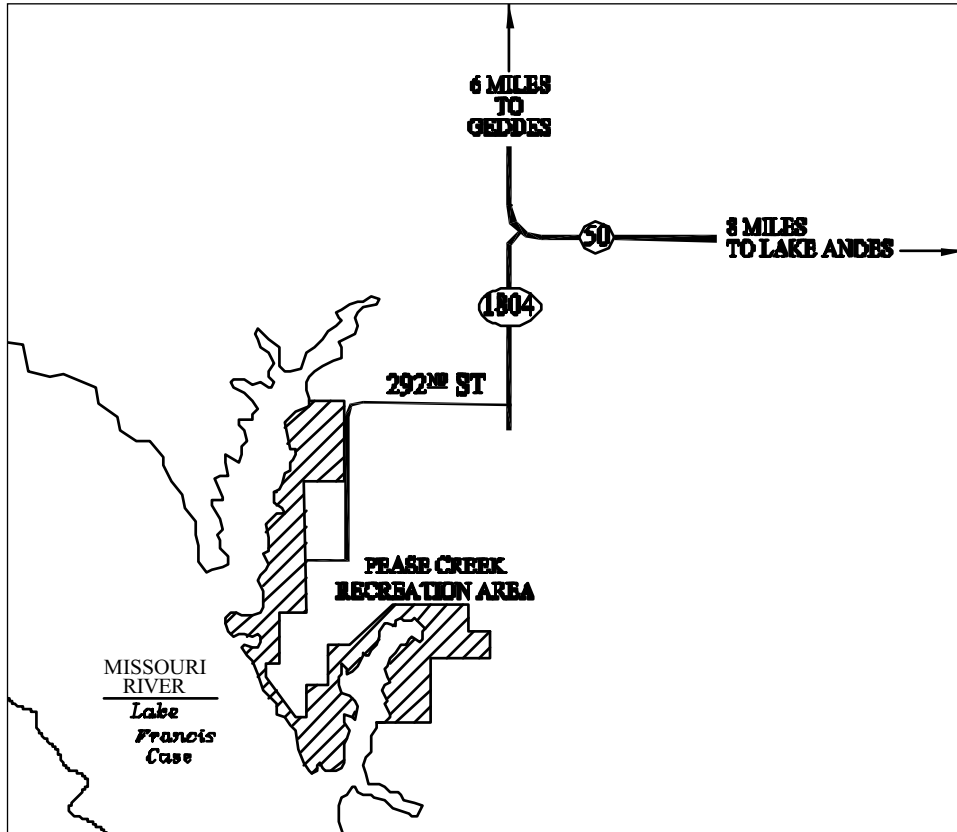

# Location Map

## Pease Creek Recreation Area

11 W of Lake Andes off SD 1804

☎ (605) 487-7046

*South Dakota*  
State Parks  
[www.sdgp.info/Parks](http://www.sdgp.info/Parks)