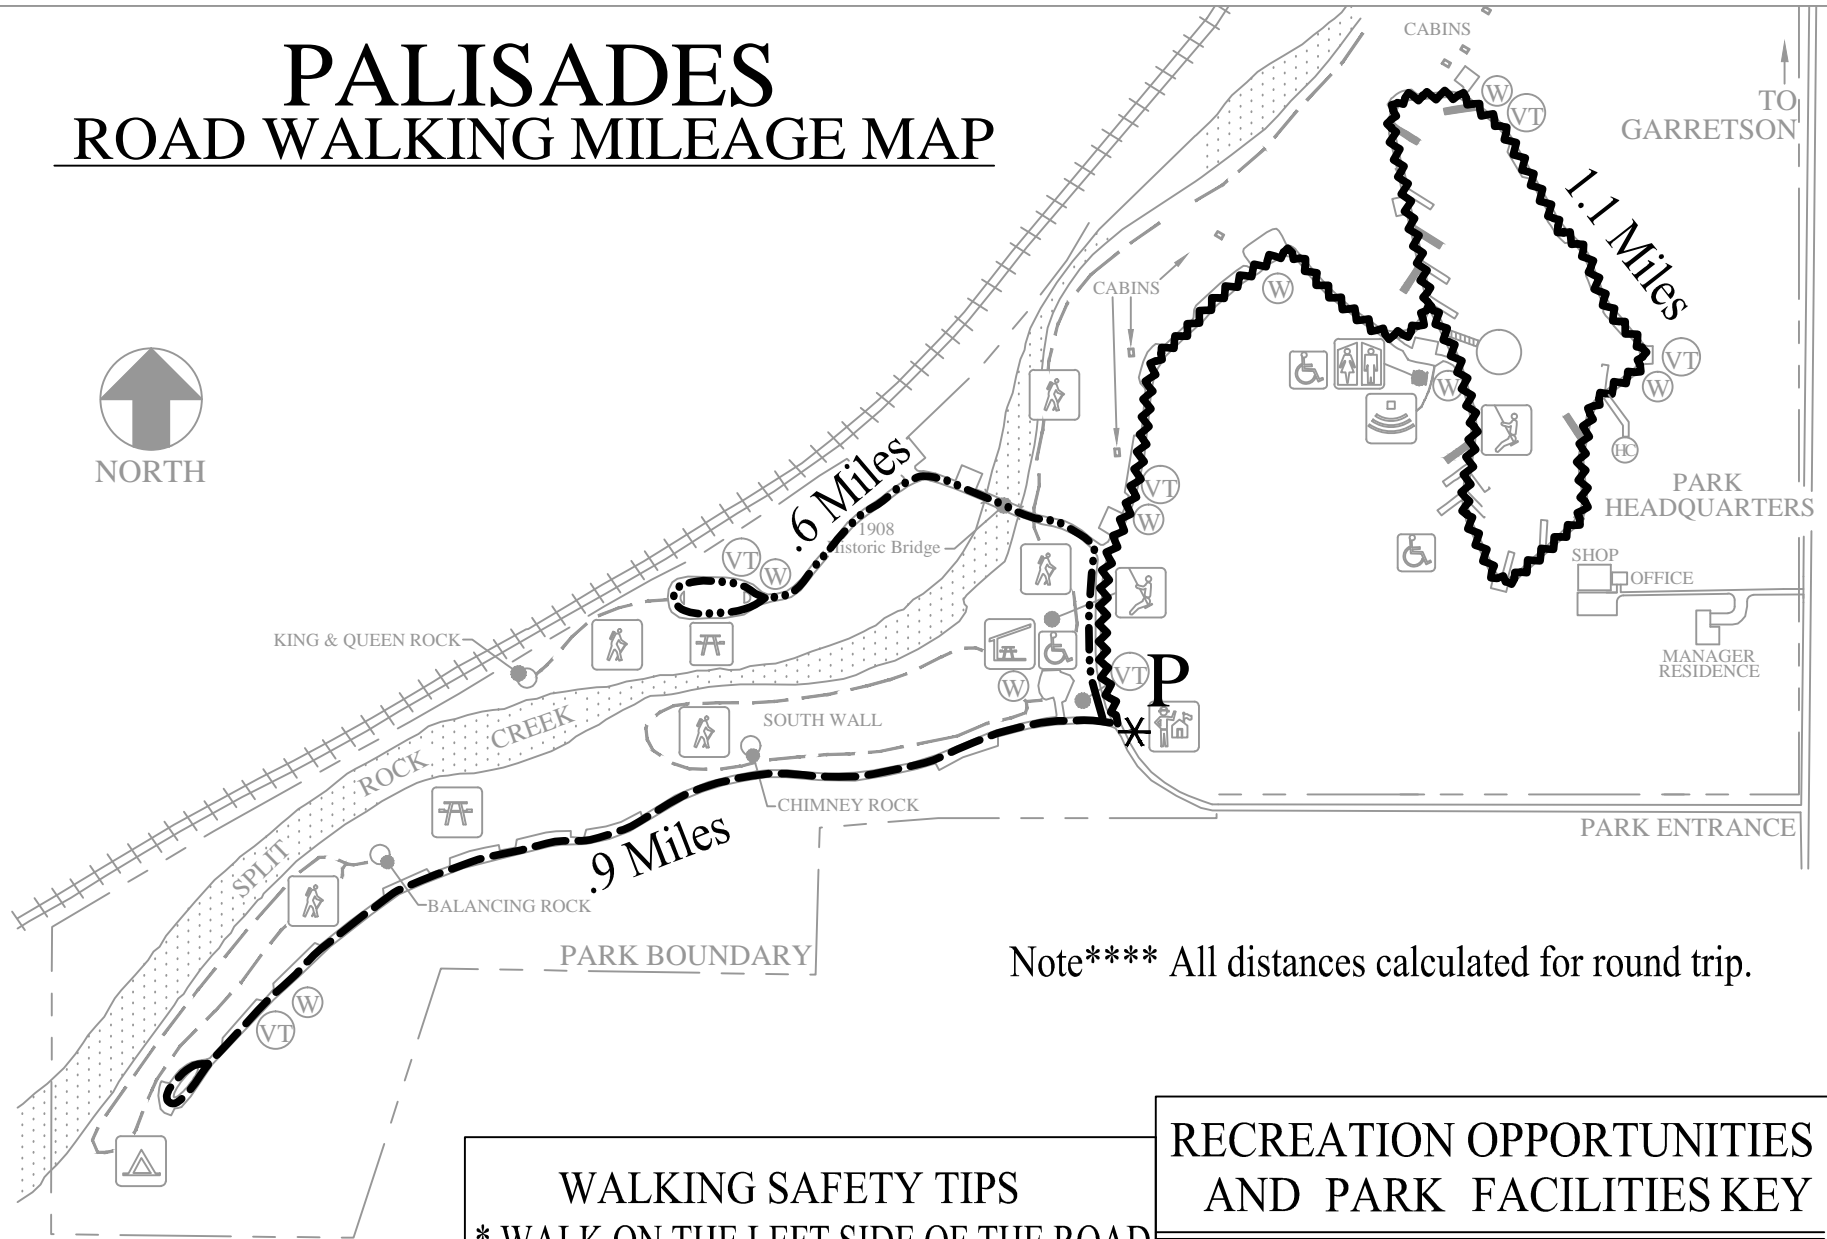

PALISADES ROAD WALKING MILEAGE MAP

Note**** All distances calculated for round trip.

WALKING SAFETY TIPS

- * WALK ON THE LEFT SIDE OF THE ROAD
- * WATCH FOR VEHICLES
- * SUPERVISE CHILDREN
- * WEAR REFLECTIVE CLOTHING

RECREATION OPPORTUNITIES AND PARK FACILITIES KEY

PARKING AND START/FINISH	PICNIC AREA	COMFORT STATION	HIKING TRAIL
ACCESSIBLE FACILITIES	PICNIC SHELTER	YOUTH GROUP CAMPING AREA	DRINKING WATER
ENTRANCE STATION	PLAYGROUND	AMPHITHEATER	HOST CAMPSITE
			VAULT TOILET