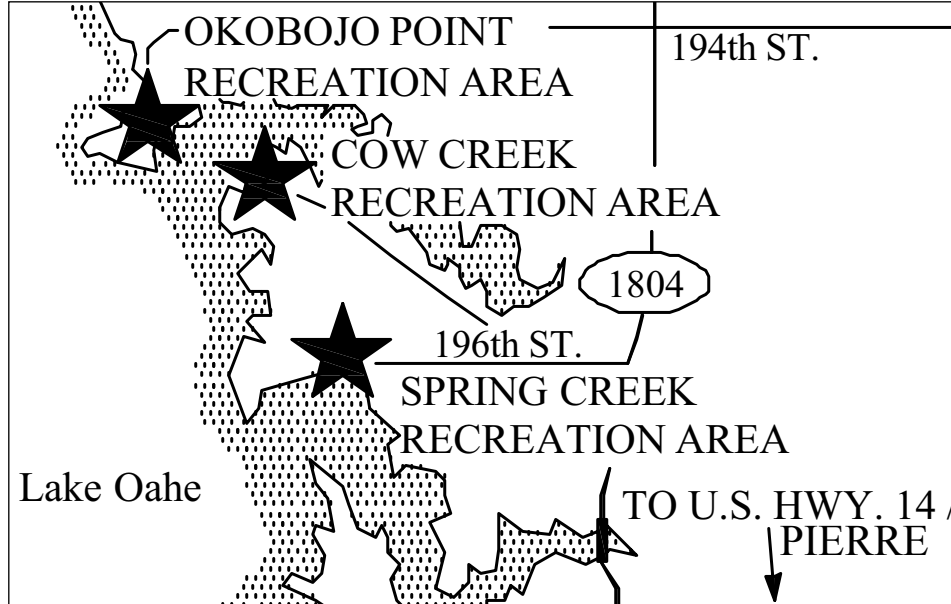

# Location Map

## Okobojo Point Recreation Area

17 miles NW of Pierre off SD 1804

☎ (605) 223-7722

*South Dakota*  
State Parks  
[www.sdgfp.info/Parks](http://www.sdgfp.info/Parks)