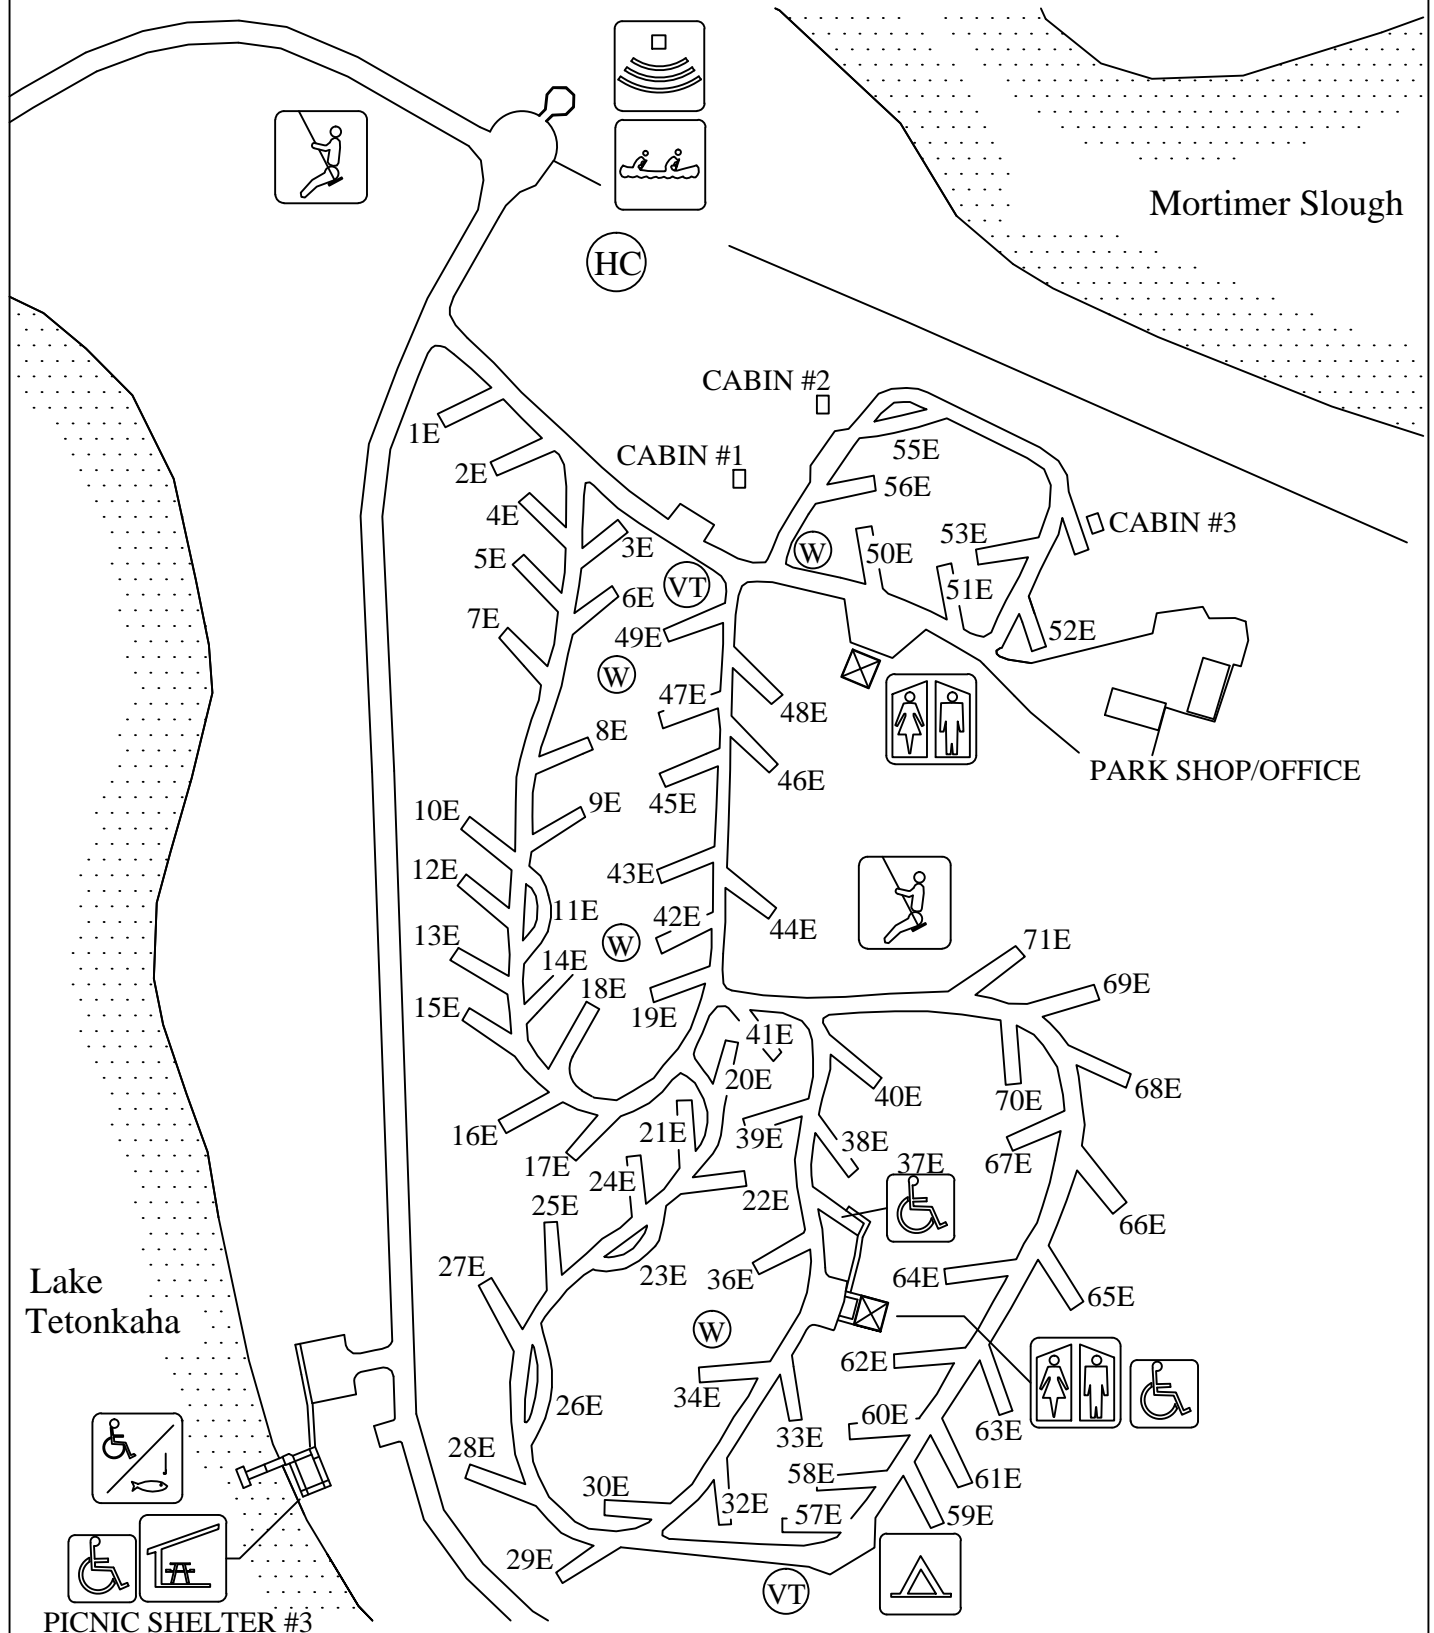

OAKWOOD LAKES STATE PARK

CAMPGROUND #1

Lake Tetonkaha

Mortimer Slough

HC

CABIN #2

CABIN #1

CABIN #3

PARK SHOP/OFFICE

PICNIC SHELTER #3