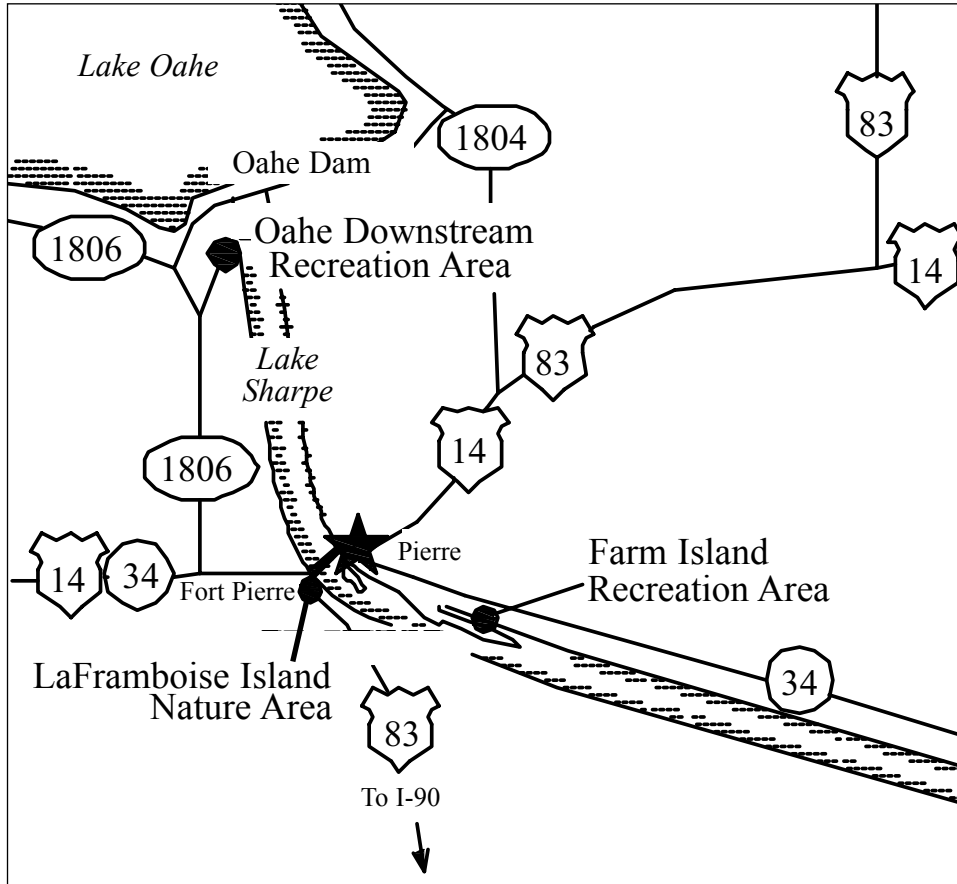

Location Map

Oahe Downstream Recreation Area

5 miles N of Fort Pierre off SD 1806

☎ (605) 223-7722

South Dakota
State Parks
www.sdgfp.info/Parks