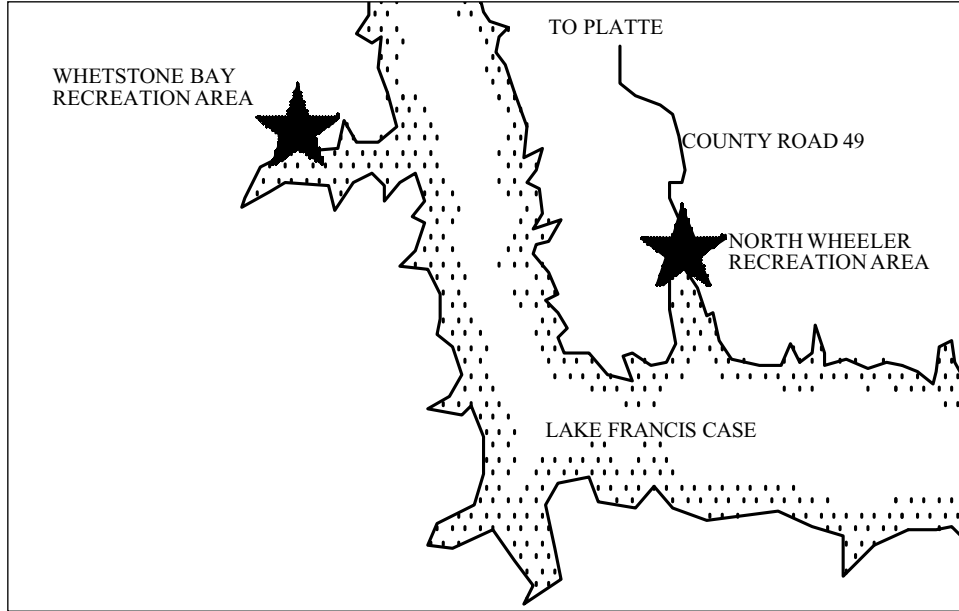

# Location Map

## North Wheeler Recreation Area

16 miles S of Platte off SD 1804

☎ (605) 487-7046

*South Dakota*  
State Parks  
[www.sdgp.info/Parks](http://www.sdgp.info/Parks)