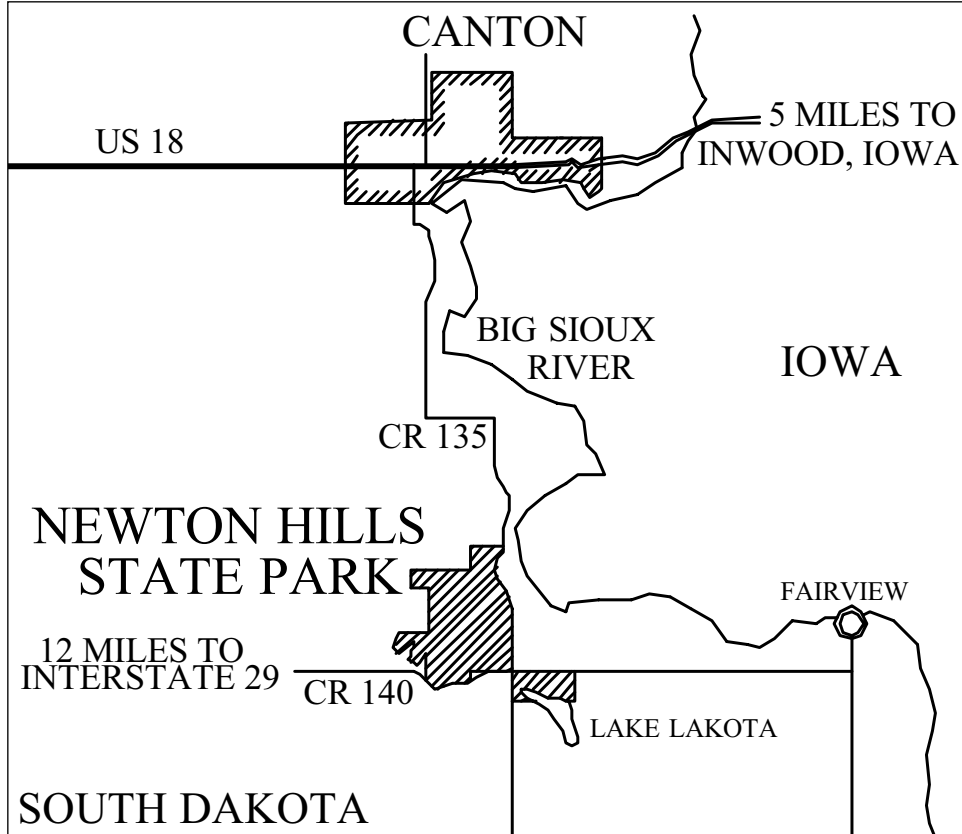

# Location Map

## Newton Hills State Park

6 miles S of Canton off Co. 135

☎ (605) 987-2263

*South Dakota*  
State Parks  
[www.sdgp.info/Parks](http://www.sdgp.info/Parks)