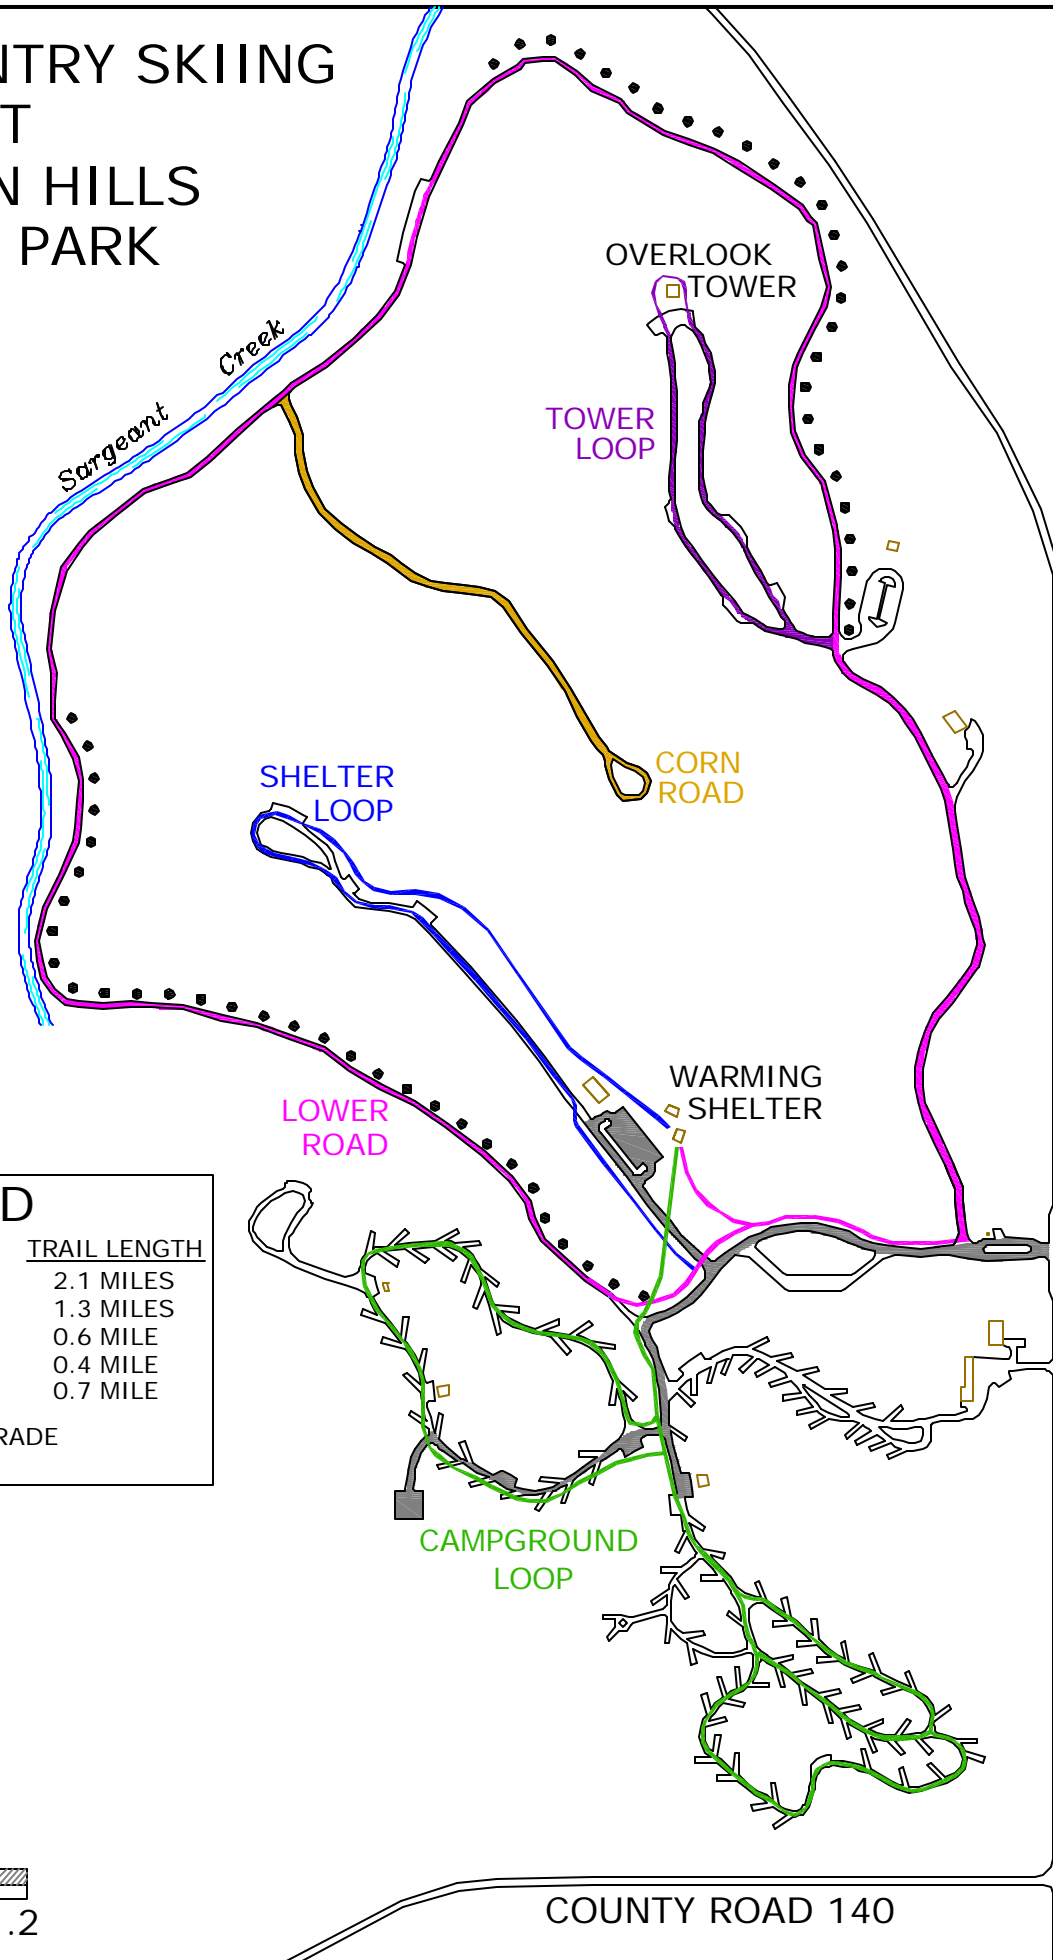

# CROSS COUNTRY SKIING AT NEWTON HILLS STATE PARK

LEGEND	
TRAIL NAME	TRAIL LENGTH
LOWER ROAD	2.1 MILES
CAMPGROUND LOOP	1.3 MILES
CORN ROAD	0.6 MILE
TOWER LOOP	0.4 MILE
SHELTER LOOP	0.7 MILE
INDICATES STEEP GRADE	
PLOWED ROADS	

North

Scale in Miles

COUNTY ROAD 135

COUNTY ROAD 140