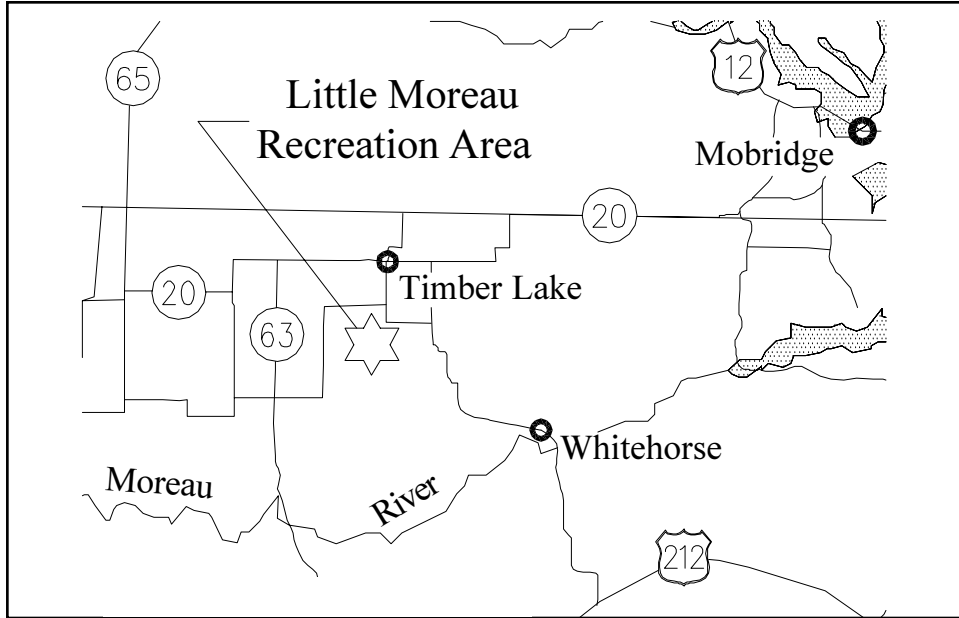

# Location Map

## Little Moreau Recreation Area

6 miles S of Tiber Lake off SD 20

☎ (605) 374-5114

*South Dakota*  
State Parks  
[www.sdgp.info/Parks](http://www.sdgp.info/Parks)