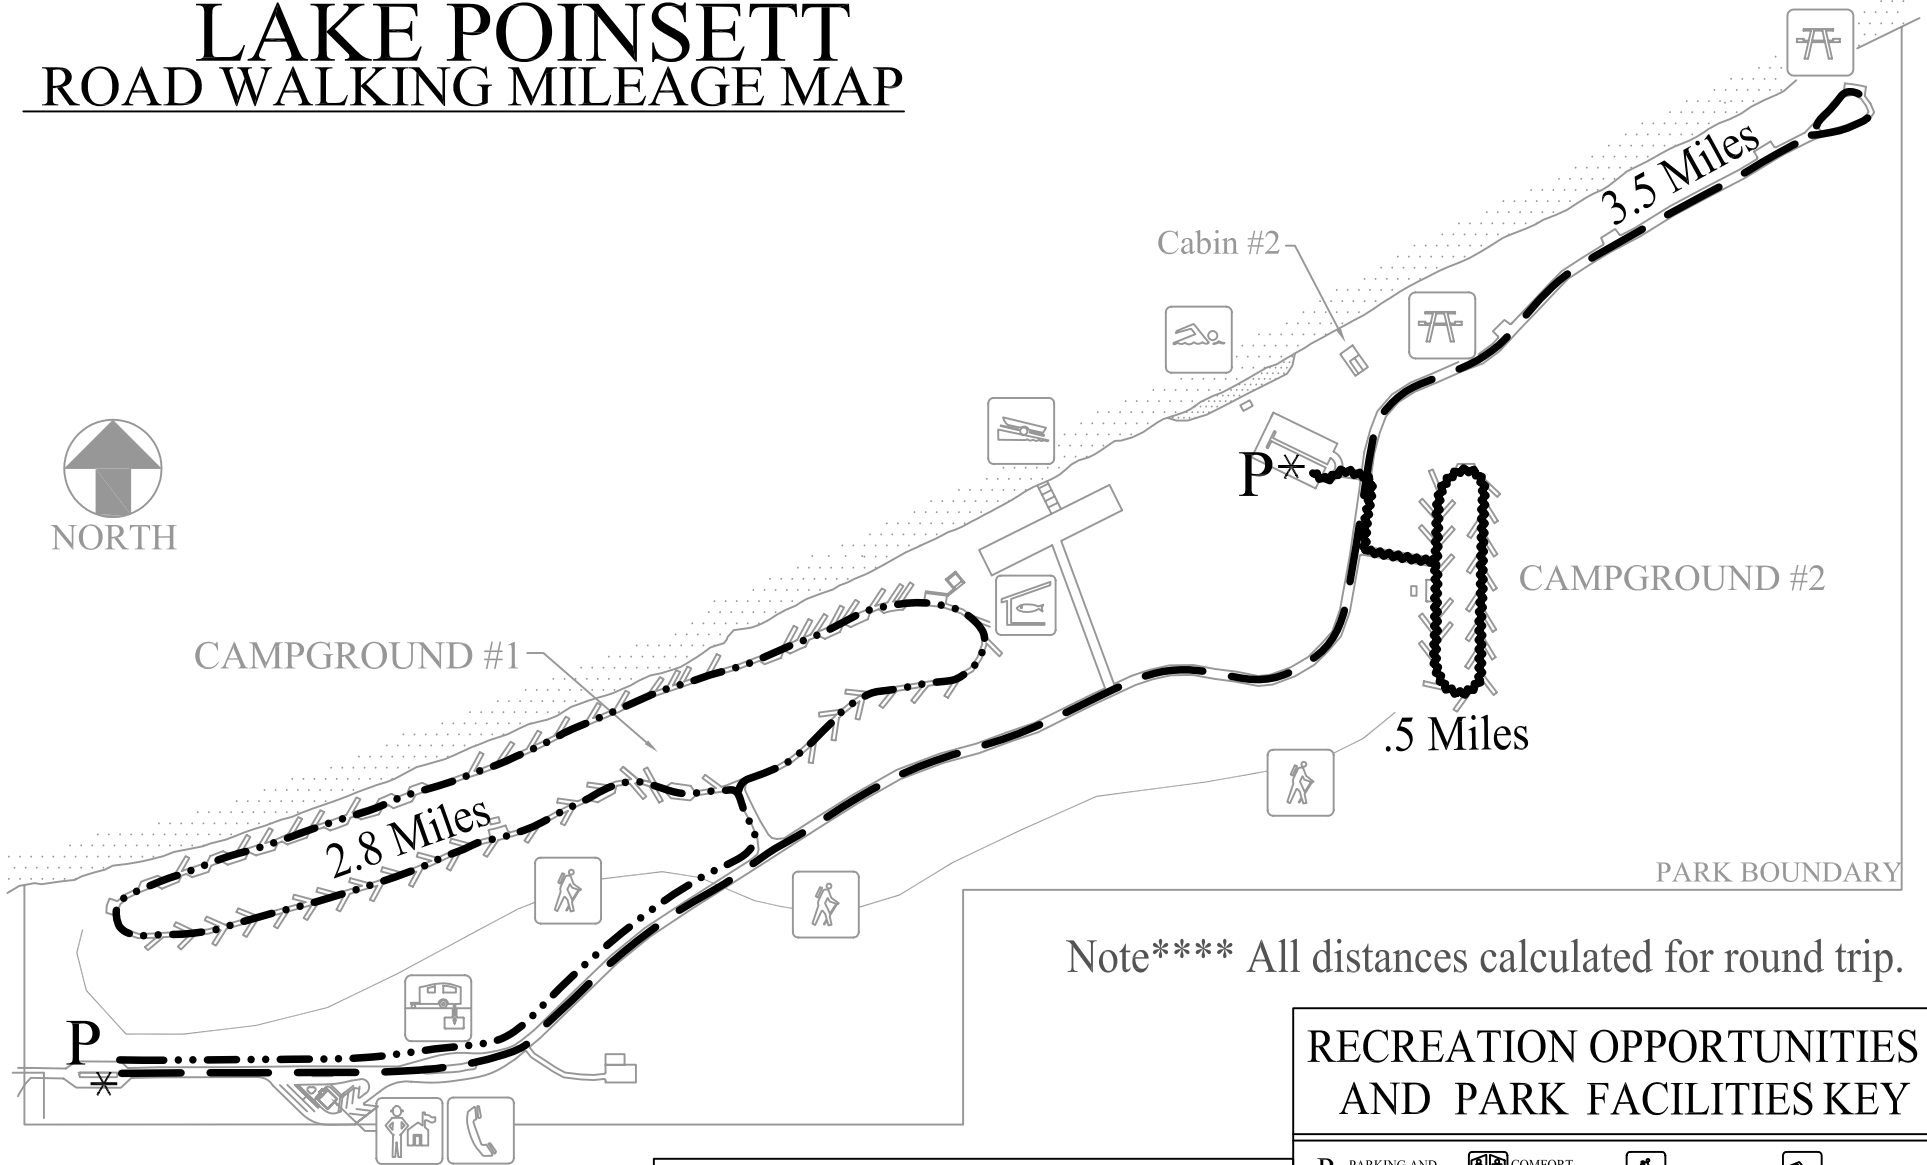

LAKE POINSETT ROAD WALKING MILEAGE MAP

Note**** All distances calculated for round trip.

WALKING SAFETY TIPS

- * WALK ON THE LEFT SIDE OF THE ROAD
- * WATCH FOR VEHICLES
- * SUPERVISE CHILDREN
- * WEAR REFLECTIVE CLOTHING

RECREATION OPPORTUNITIES AND PARK FACILITIES KEY

PARKING AND START/FINISH	COMFORT STATION	HIKING TRAIL	BEACH
ACCESSIBLE FACILITIES	GROUP CAMPING AREA	ACCESSIBLE FISHING DOCK	BOAT RAMP
TELEPHONE	PICNIC AREA	HORSE TRAIL	SKI BEACH
ENTRANCE STATION	PICNIC SHELTER	AMPHITHEATER	BIKE TRAIL
HOST CAMPSITE	PLAYGROUND	DRINKING WATER	VAULT TOILET