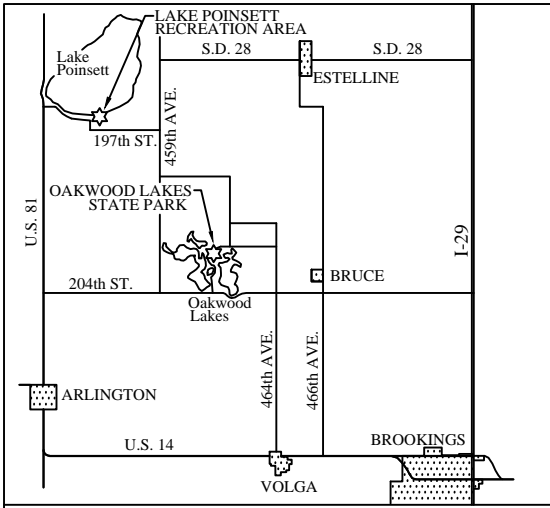

LAKE POINSETT RECREATION AREA

PARK LOCATION MAP

Map Legend

Accessible Facilities

Accessible Fishing Dock

Amphitheater

Archery Trail

Bicycle Trail

Boat Ramp

Campground

Canoeing

Comfort Station

Cross-country Ski Trail

Disc Golf

Drinking Water

Dump Station