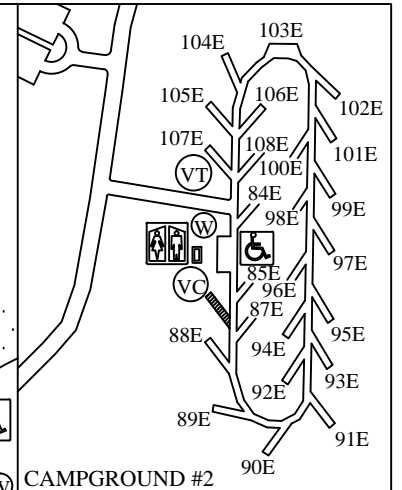

LAKE POINSETT RECREATION AREA

PARK LOCATION MAP

Map Legend

Accessible Facilities

Accessible Fishing Dock

Amphitheater

Archery Trail

Bicycle Trail

Boat Ramp

Campground

Canoeing

Comfort Station

Cross-country Ski Trail

Disc Golf

Drinking Water

Dump Station

E

Electric Campsite

Entrance Station

Fish Cleaning Station

Fish Cleaning Table

Group Camping Area

Hiking Trail

Host Campsite
(non-reservable)