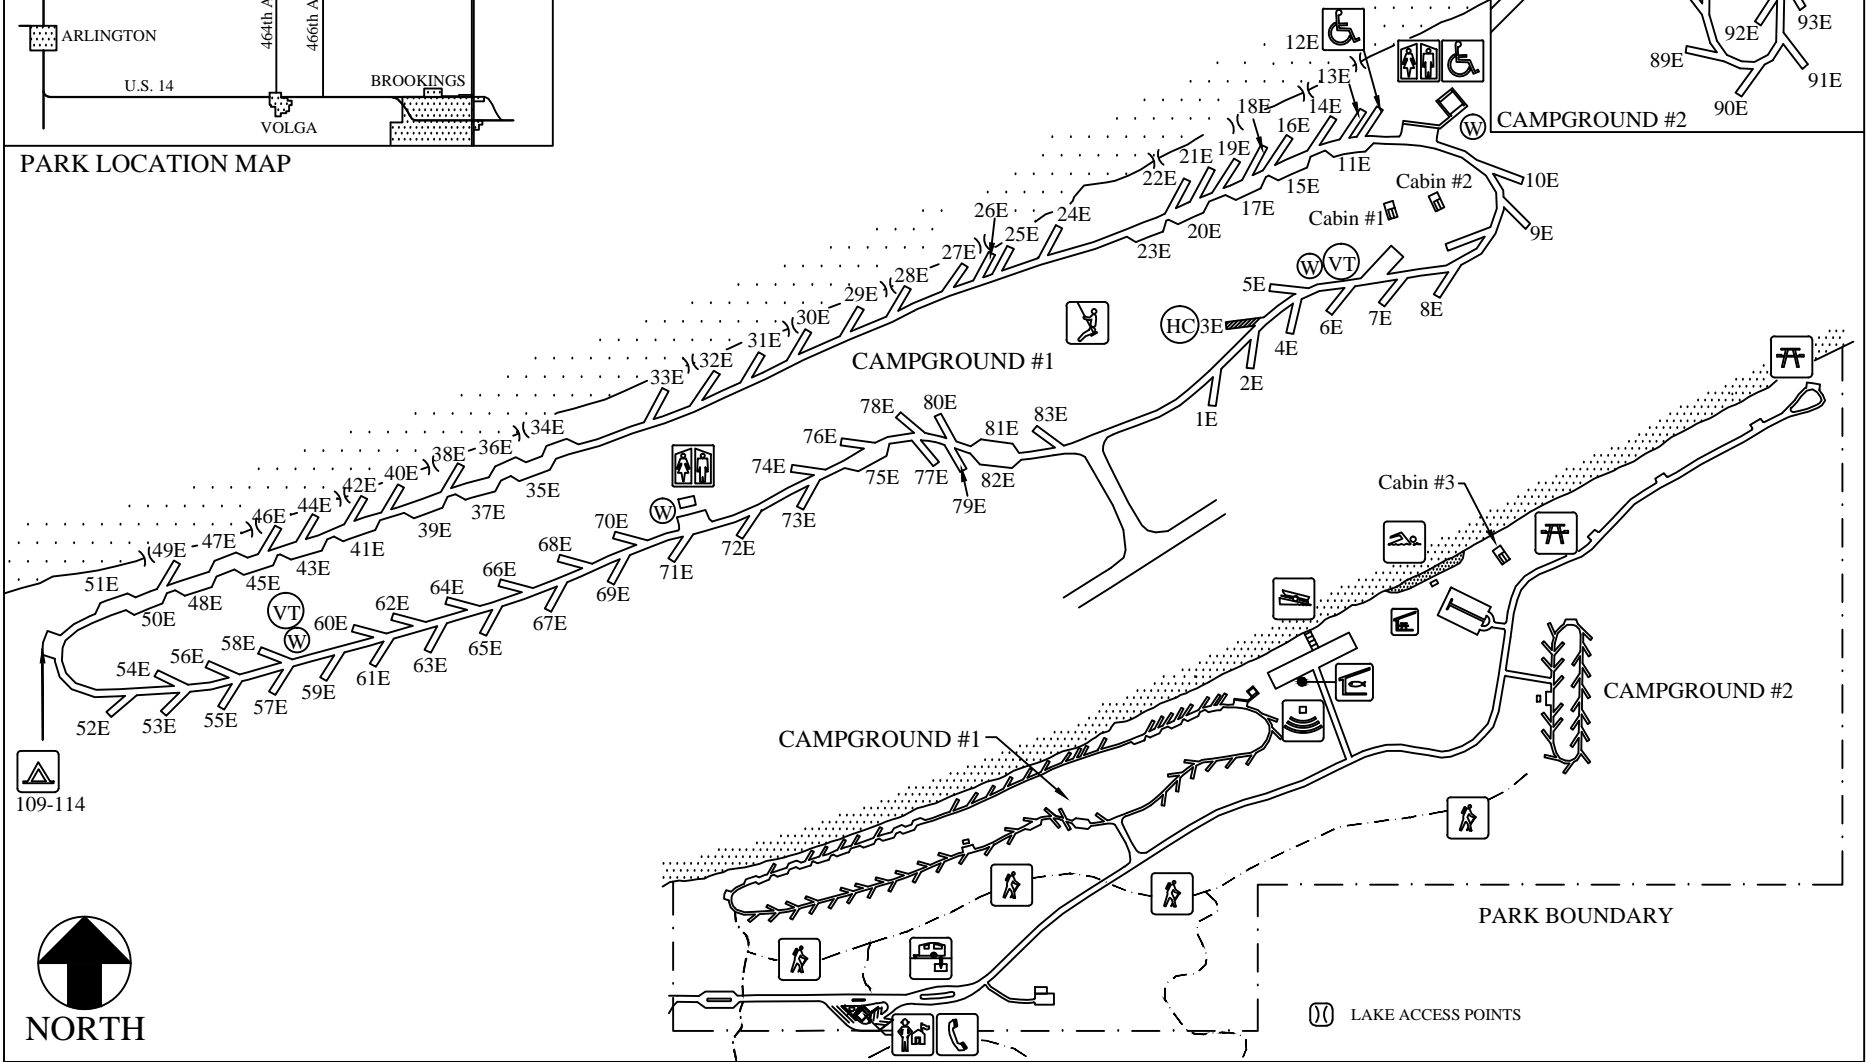

LAKE POINSETT RECREATION AREA

PARK LOCATION MAP

Map Legend

Accessible Facilities

Accessible Fishing Dock

Amphitheater

Archery Trail

Bicycle Trail

Boat Ramp

Campground

Canoeing

Comfort Station

Cross-country Ski Trail

Disc Golf

Drinking Water

Dump Station

E

Electric Campsite

Entrance Station

Fish Cleaning Station

Fish Cleaning Table

Group Camping Area

Hiking Trail

Host Campsite
(non-reservable)

Horse Trail/Horse Camp

Playground

Picnic Area

Picnic Shelter

Resort/Concessionaire

Ski Beach

Sledding Area

Swim Beach