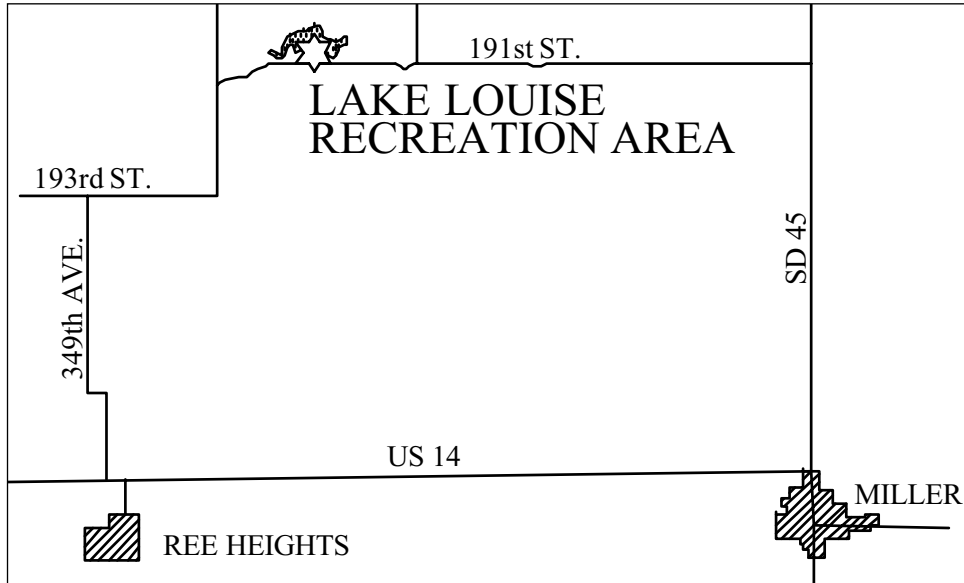

# Location Map

## Lake Louise Recreation Area

14 miles NW of Miller off US 14

☎ (605) 853-2533

*South Dakota*  
State Parks  
[www.sdgfp.info/Parks](http://www.sdgfp.info/Parks)