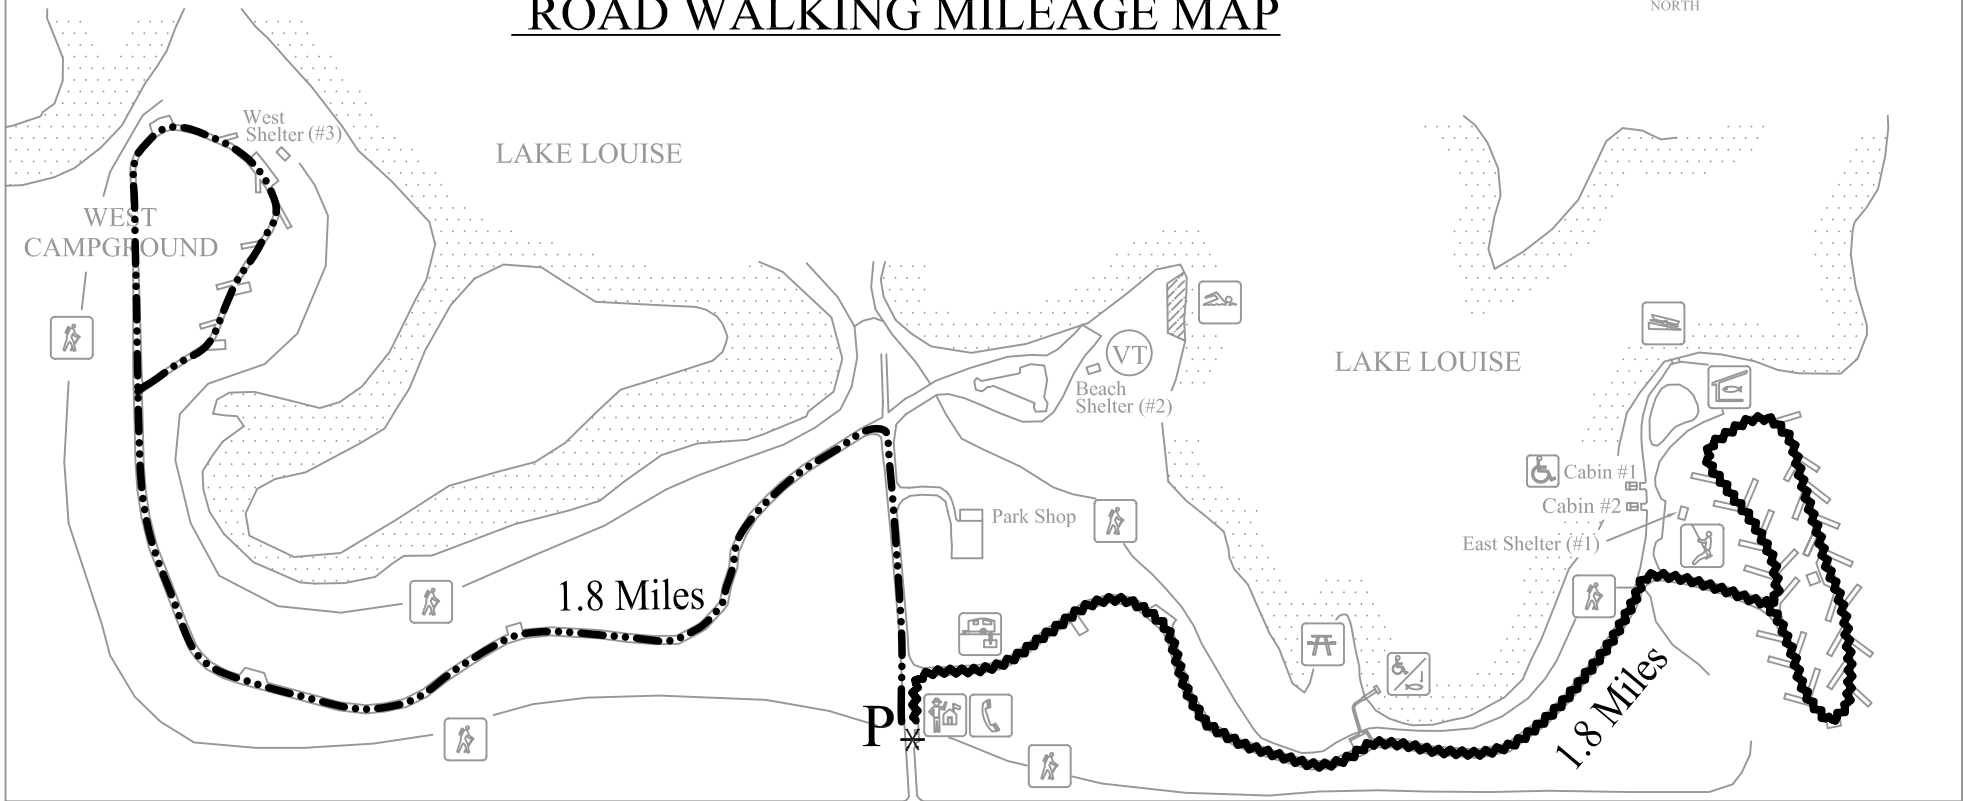

LAKE LOUISE ROAD WALKING MILEAGE MAP

Note**** All distances calculated for round trip.

RECREATION OPPORTUNITIES AND PARK FACILITIES KEY

PARKING AND START/FINISH	COMFORT STATION	HIKING TRAIL	BEACH
ACCESSIBLE FACILITIES	GROUP CAMPING AREA	ACCESSIBLE FISHING DOCK	BOAT RAMP
TELEPHONE	PICNIC AREA	HORSE TRAIL	SKI BEACH
ENTRANCE STATION	PICNIC SHELTER	AMPHITHEATER	BIKE TRAIL
HOST CAMPSITE	PLAYGROUND	DRINKING WATER	VAULT TOILET

WALKING SAFETY TIPS

- * WALK ON THE LEFT SIDE OF THE ROAD
- * WATCH FOR VEHICLES
- * SUPERVISE CHILDREN
- * WEAR REFLECTIVE CLOTHING