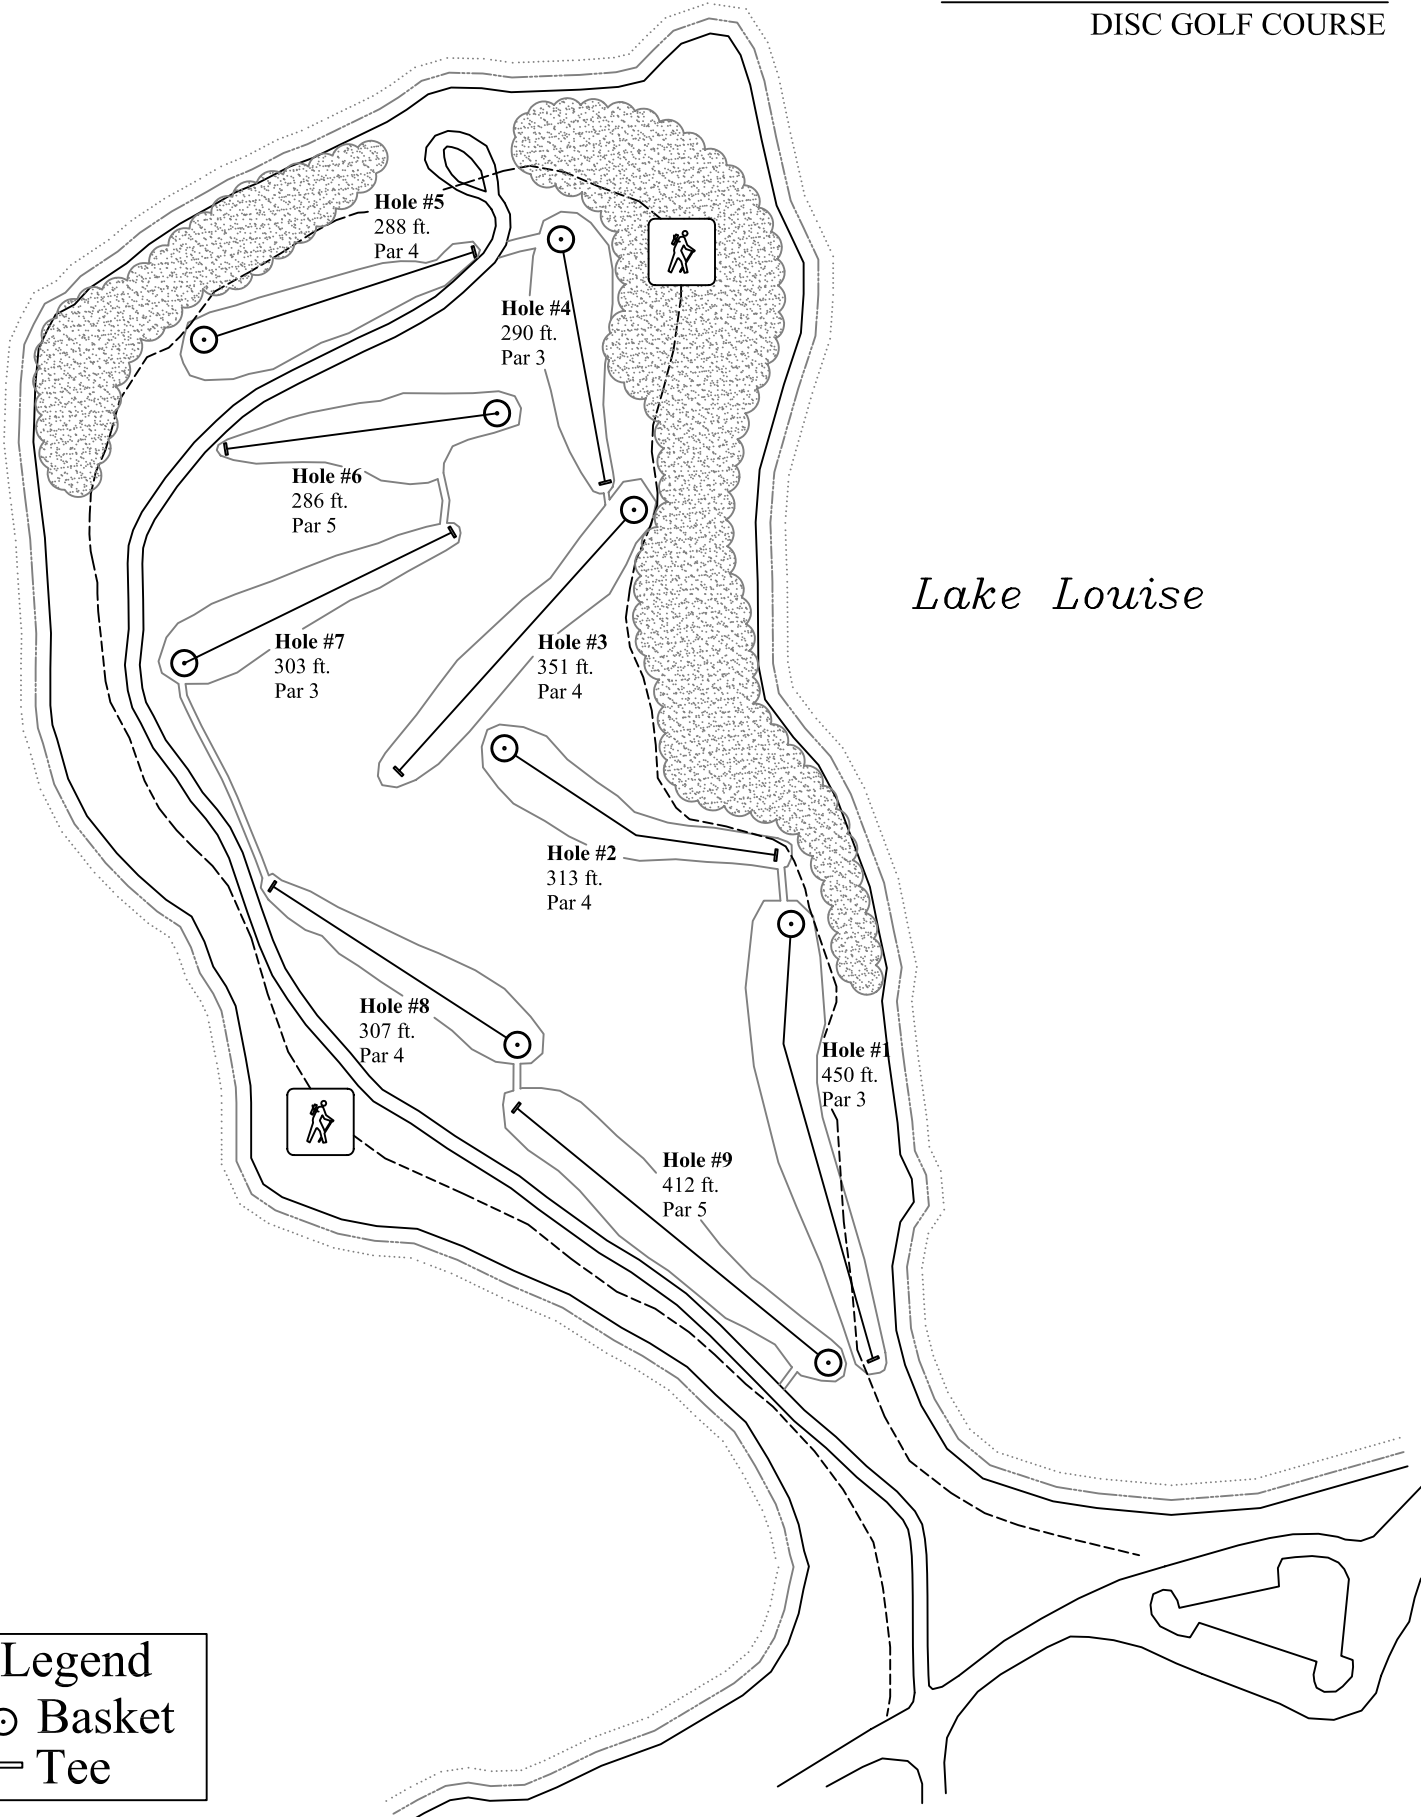

LAKE LOUISE RECREATION AREA

DISC GOLF COURSE

Lake Louise

Legend
⊙ Basket
= Tee