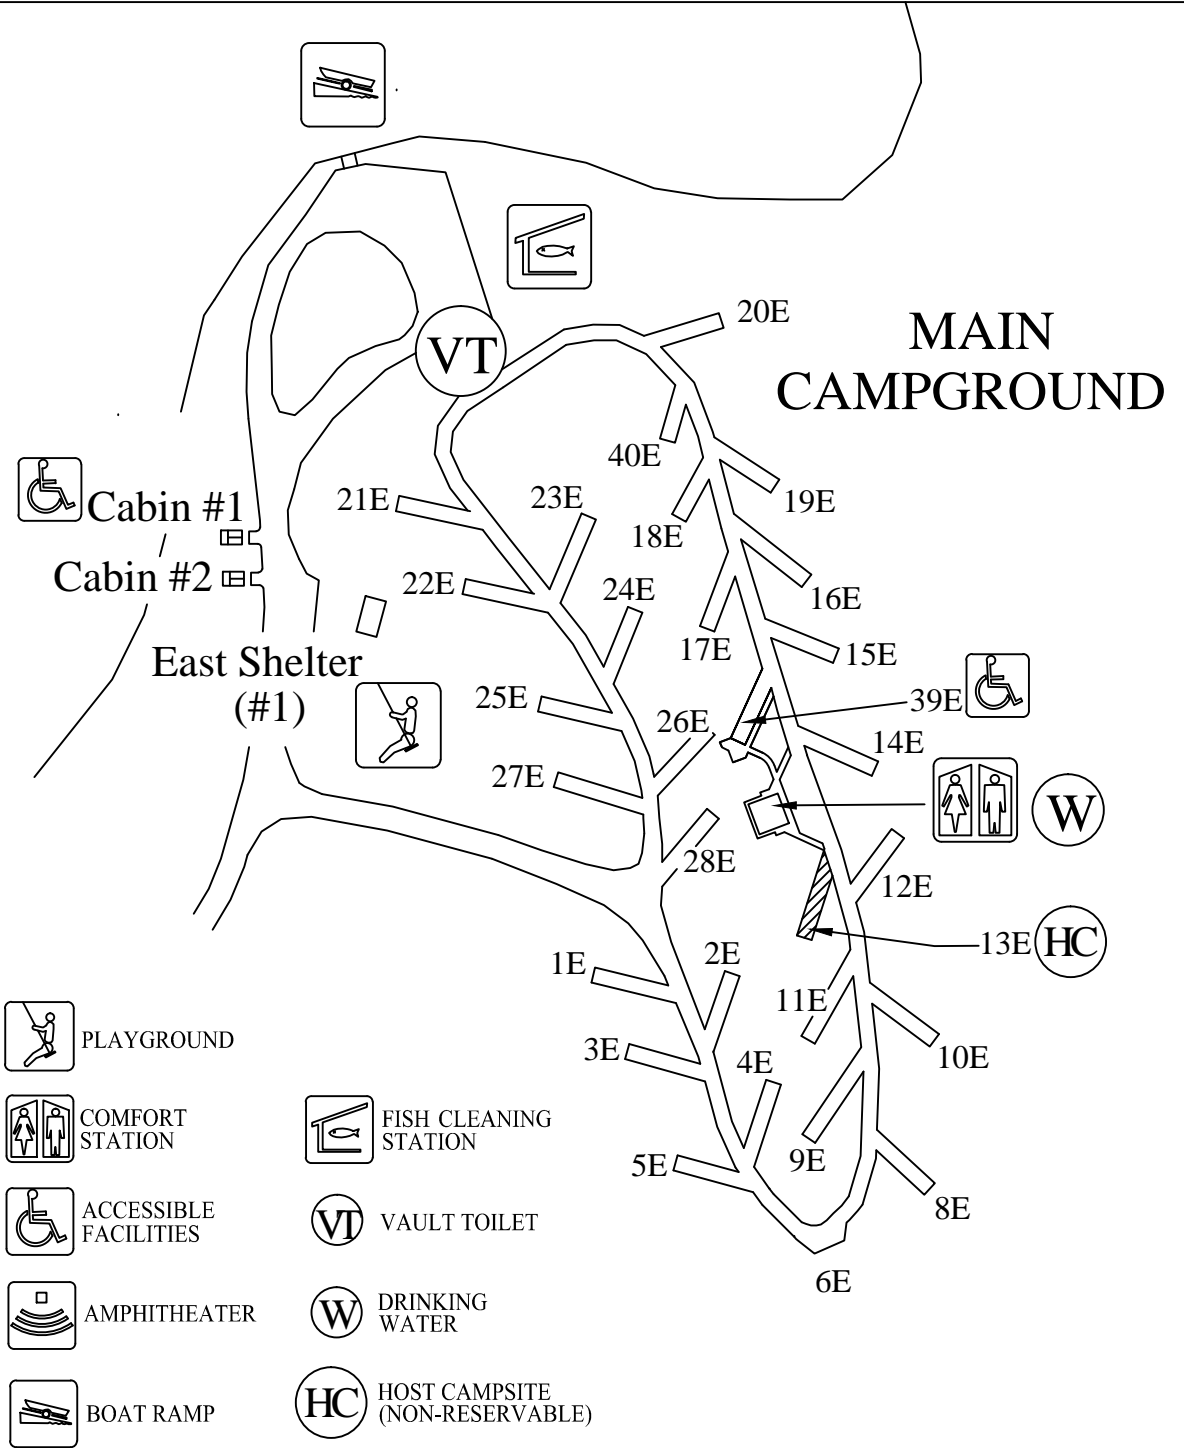

# LAKE LOUISE RECREATION AREA

- |   |                       |   |                                |
|---|-----------------------|---|--------------------------------|
|  | PLAYGROUND            |  | FISH CLEANING STATION          |
|  | COMFORT STATION       |  | VAULT TOILET                   |
|  | ACCESSIBLE FACILITIES |  | DRINKING WATER                 |
|  | AMPHITHEATER          |  | HOST CAMPSITE (NON-RESERVABLE) |
|  | BOAT RAMP             |   |                                |

# Map Legend

Accessible Facilities

Accessible Fishing Dock

Amphitheater

Archery Trail

Bicycle Trail

Boat Ramp

Campground

Canoeing

Comfort Station

Cross-country Ski Trail

Disc Golf

Drinking Water

Dump Station

**E**

Electric Campsite

Picnic Area

Picnic Shelter

Resort/Concessionaire

Ski Beach

Sledding Area

Swim Beach

Telephone

Vault Toilet