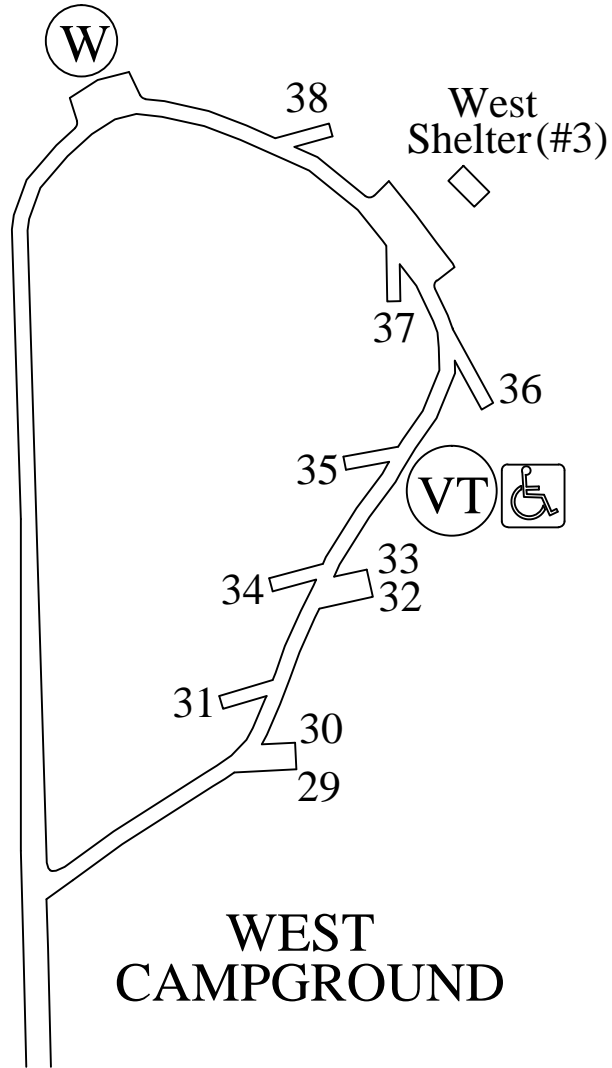

# LAKE LOUISE RECREATION AREA

- |   |                       |   |                                |
|---|-----------------------|---|--------------------------------|
|  | PLAYGROUND            |  | FISH CLEANING STATION          |
|  | COMFORT STATION       |  | VAULT TOILET                   |
|  | ACCESSIBLE FACILITIES |  | DRINKING WATER                 |
|  | AMPHITHEATER          |  | HOST CAMPSITE (NON-RESERVABLE) |
|  | BOAT RAMP             |   |                                |

# Map Legend

Accessible Facilities

Accessible Fishing Dock

Amphitheater

Archery Trail

Bicycle Trail

Boat Ramp

Campground

Canoeing

Comfort Station

Cross-country Ski Trail

Disc Golf

Drinking Water

Dump Station

**E**

Electric Campsite

Picnic Area

Picnic Shelter

Resort/Concessionaire

Ski Beach

Sledding Area

Swim Beach

Telephone

Vault Toilet