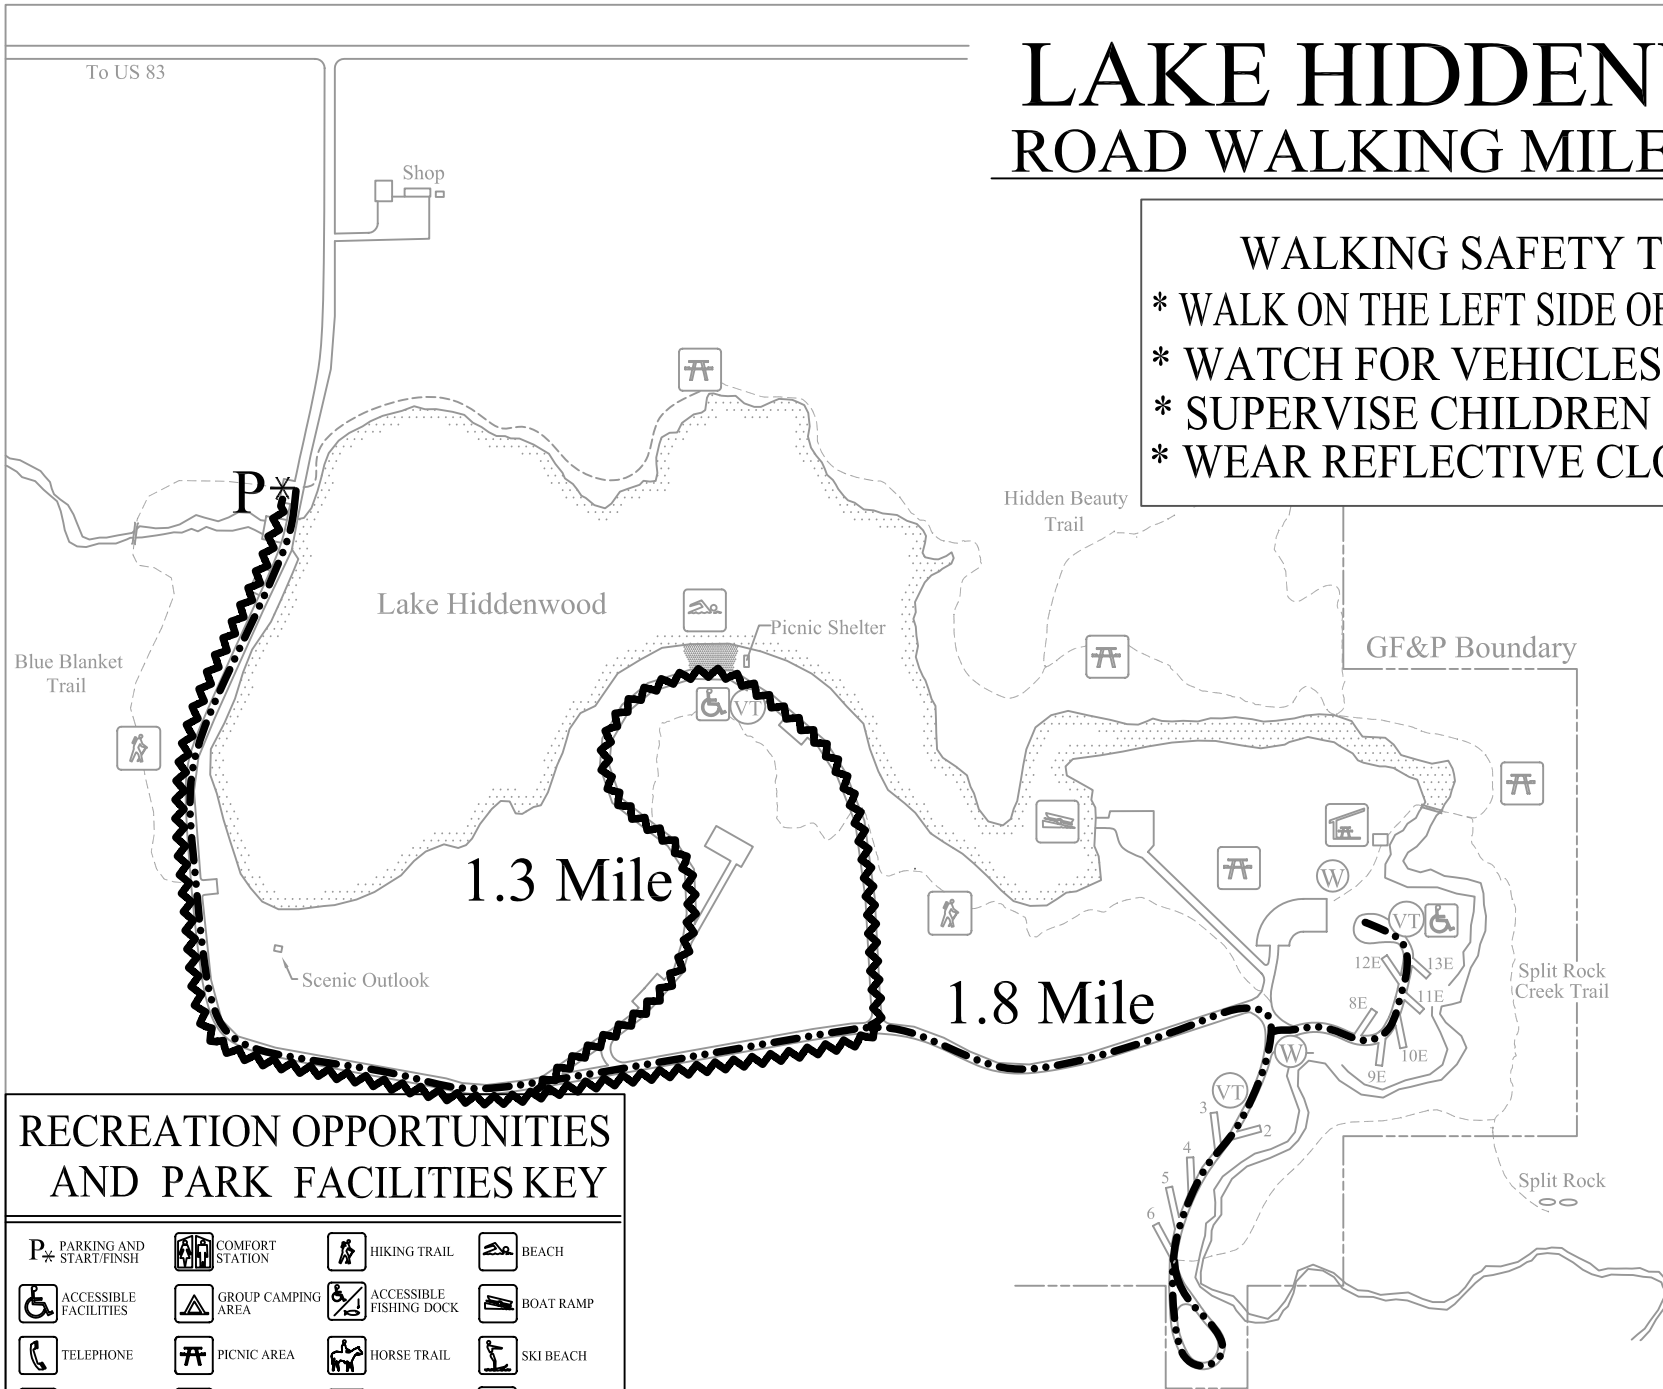

LAKE HIDDENWOOD ROAD WALKING MILEAGE MAP

WALKING SAFETY TIPS

- * WALK ON THE LEFT SIDE OF THE ROAD
- * WATCH FOR VEHICLES
- * SUPERVISE CHILDREN
- * WEAR REFLECTIVE CLOTHING

RECREATION OPPORTUNITIES AND PARK FACILITIES KEY

PARKING AND START/FINISH	COMFORT STATION	HIKING TRAIL	BEACH
ACCESSIBLE FACILITIES	GROUP CAMPING AREA	ACCESSIBLE FISHING DOCK	BOAT RAMP
TELEPHONE	PICNIC AREA	HORSE TRAIL	SKI BEACH
ENTRANCE STATION	PICNIC SHELTER	AMPHITHEATER	BIKE TRAIL
HOST CAMPSITE	PLAYGROUND	DRINKING WATER	VAULT TOILET

Note*** All distances calculated for round trip.