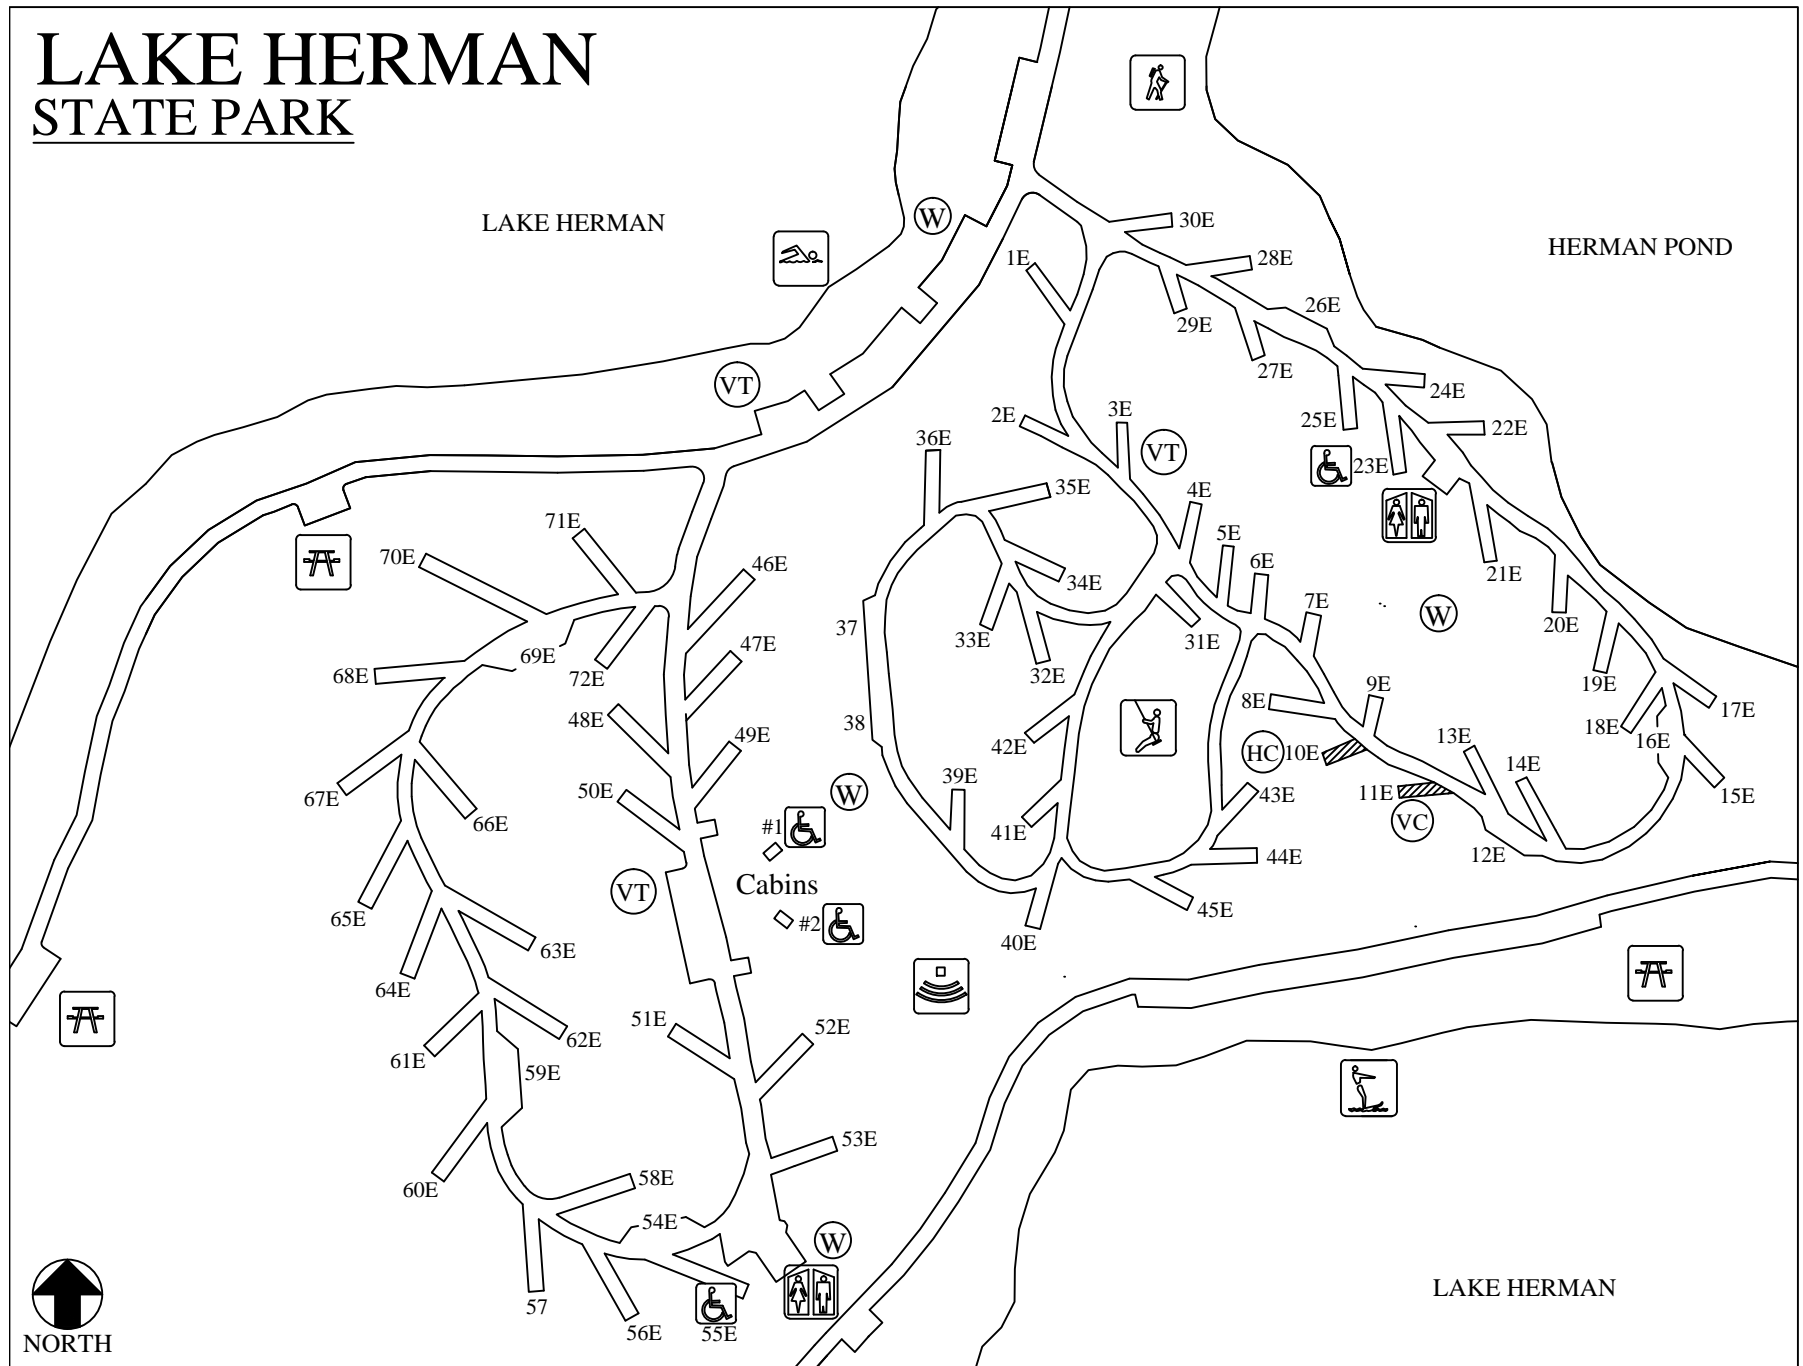

PARK LOCATION MAP

# LAKE HERMAN STATE PARK

# Map Legend

Accessible Facilities

Accessible Fishing Dock

Amphitheater

Archery Trail

Bicycle Trail

Boat Ramp

Campground