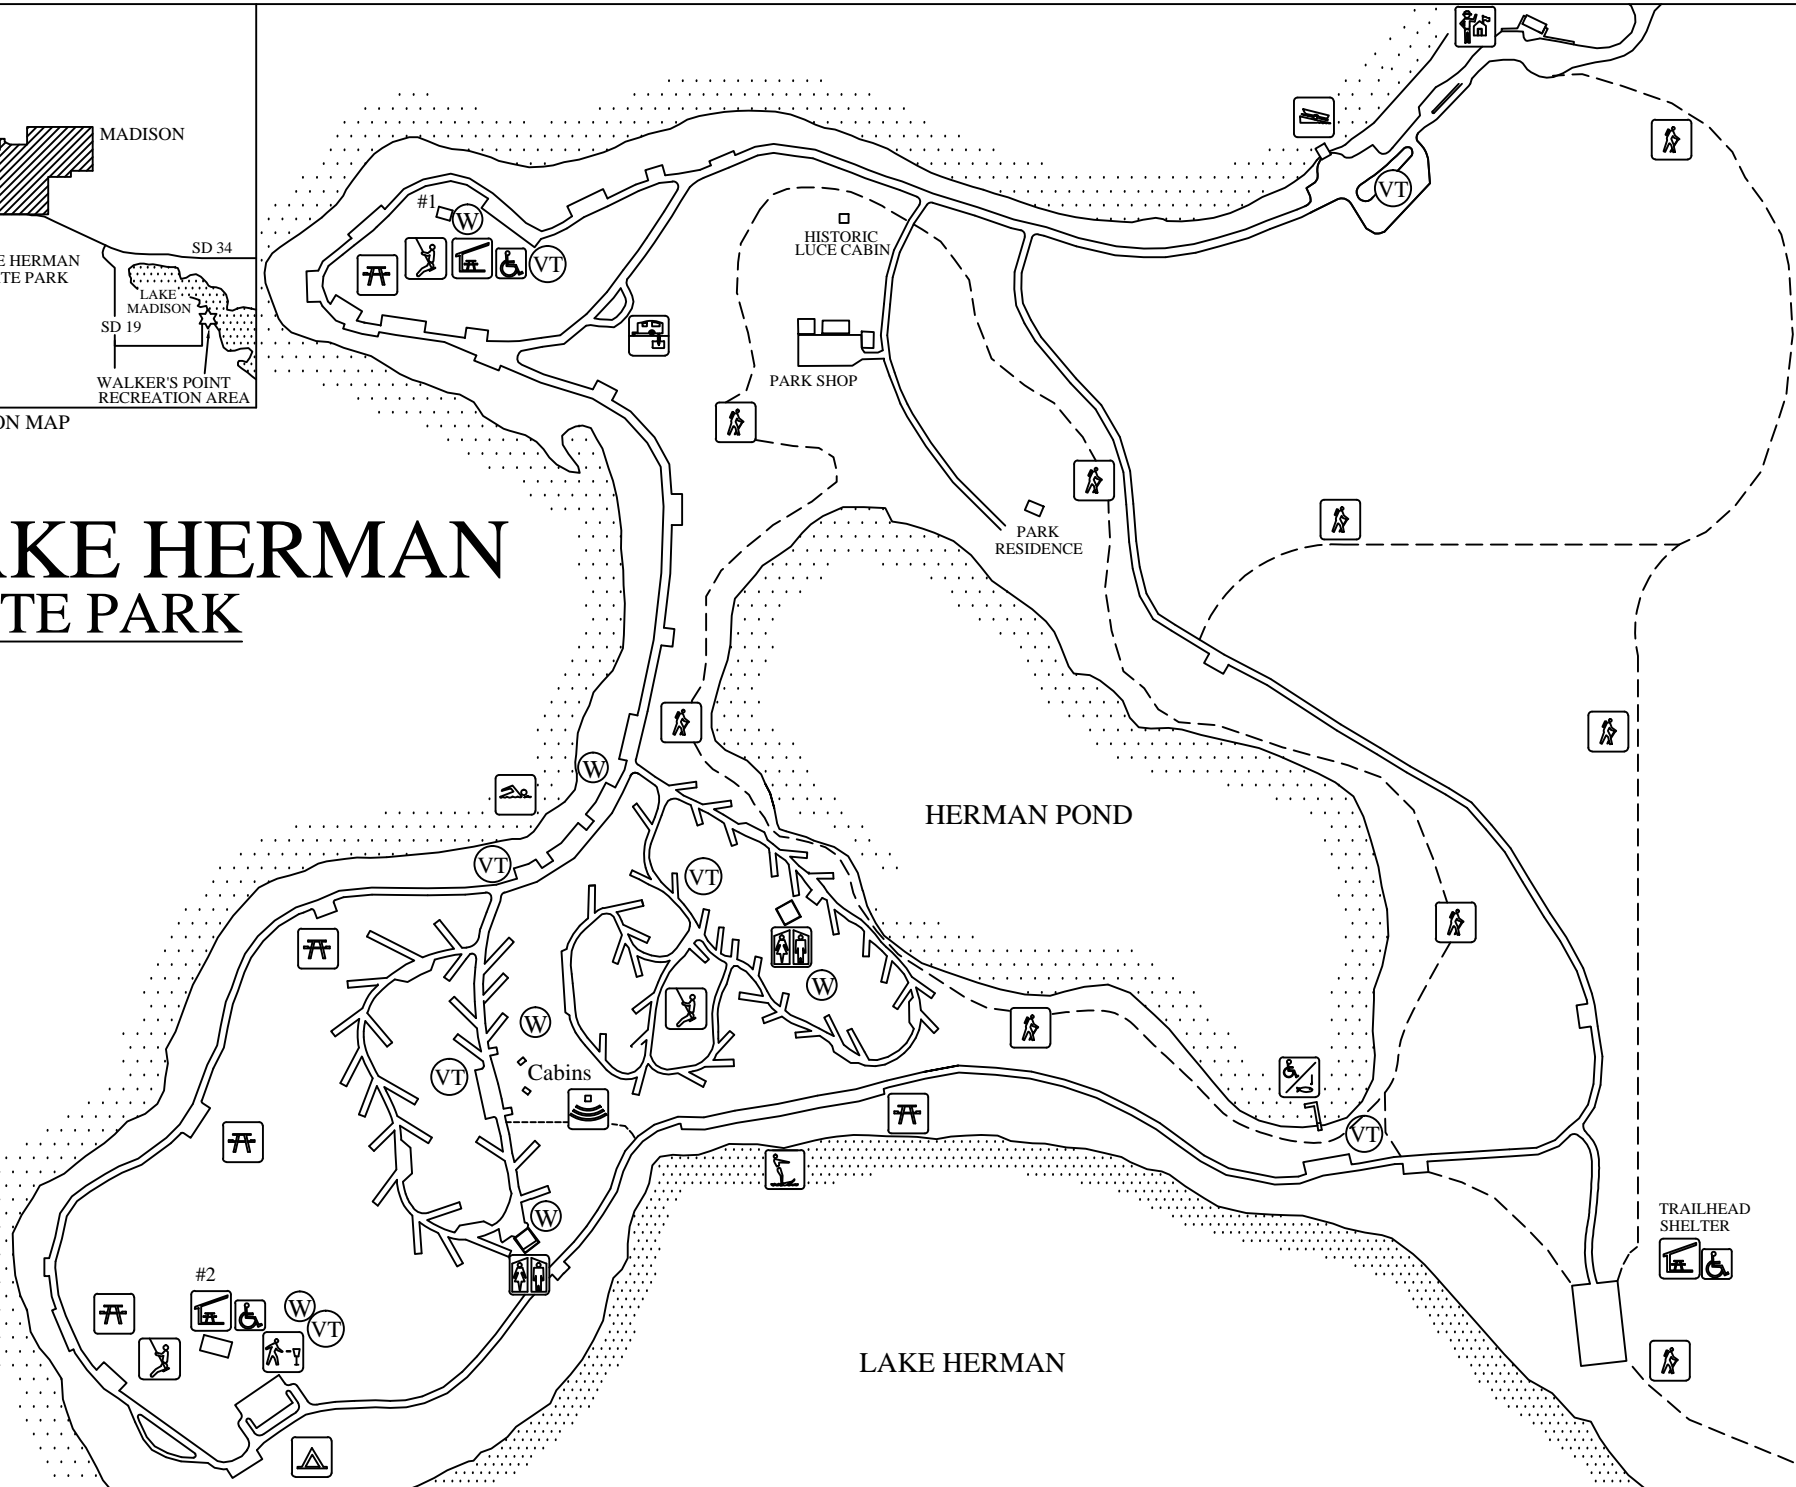

PARK LOCATION MAP

# LAKE HERMAN STATE PARK

# Map Legend

Accessible Facilities

Accessible Fishing Dock

Amphitheater

Archery Trail

Bicycle Trail

Boat Ramp

Campground