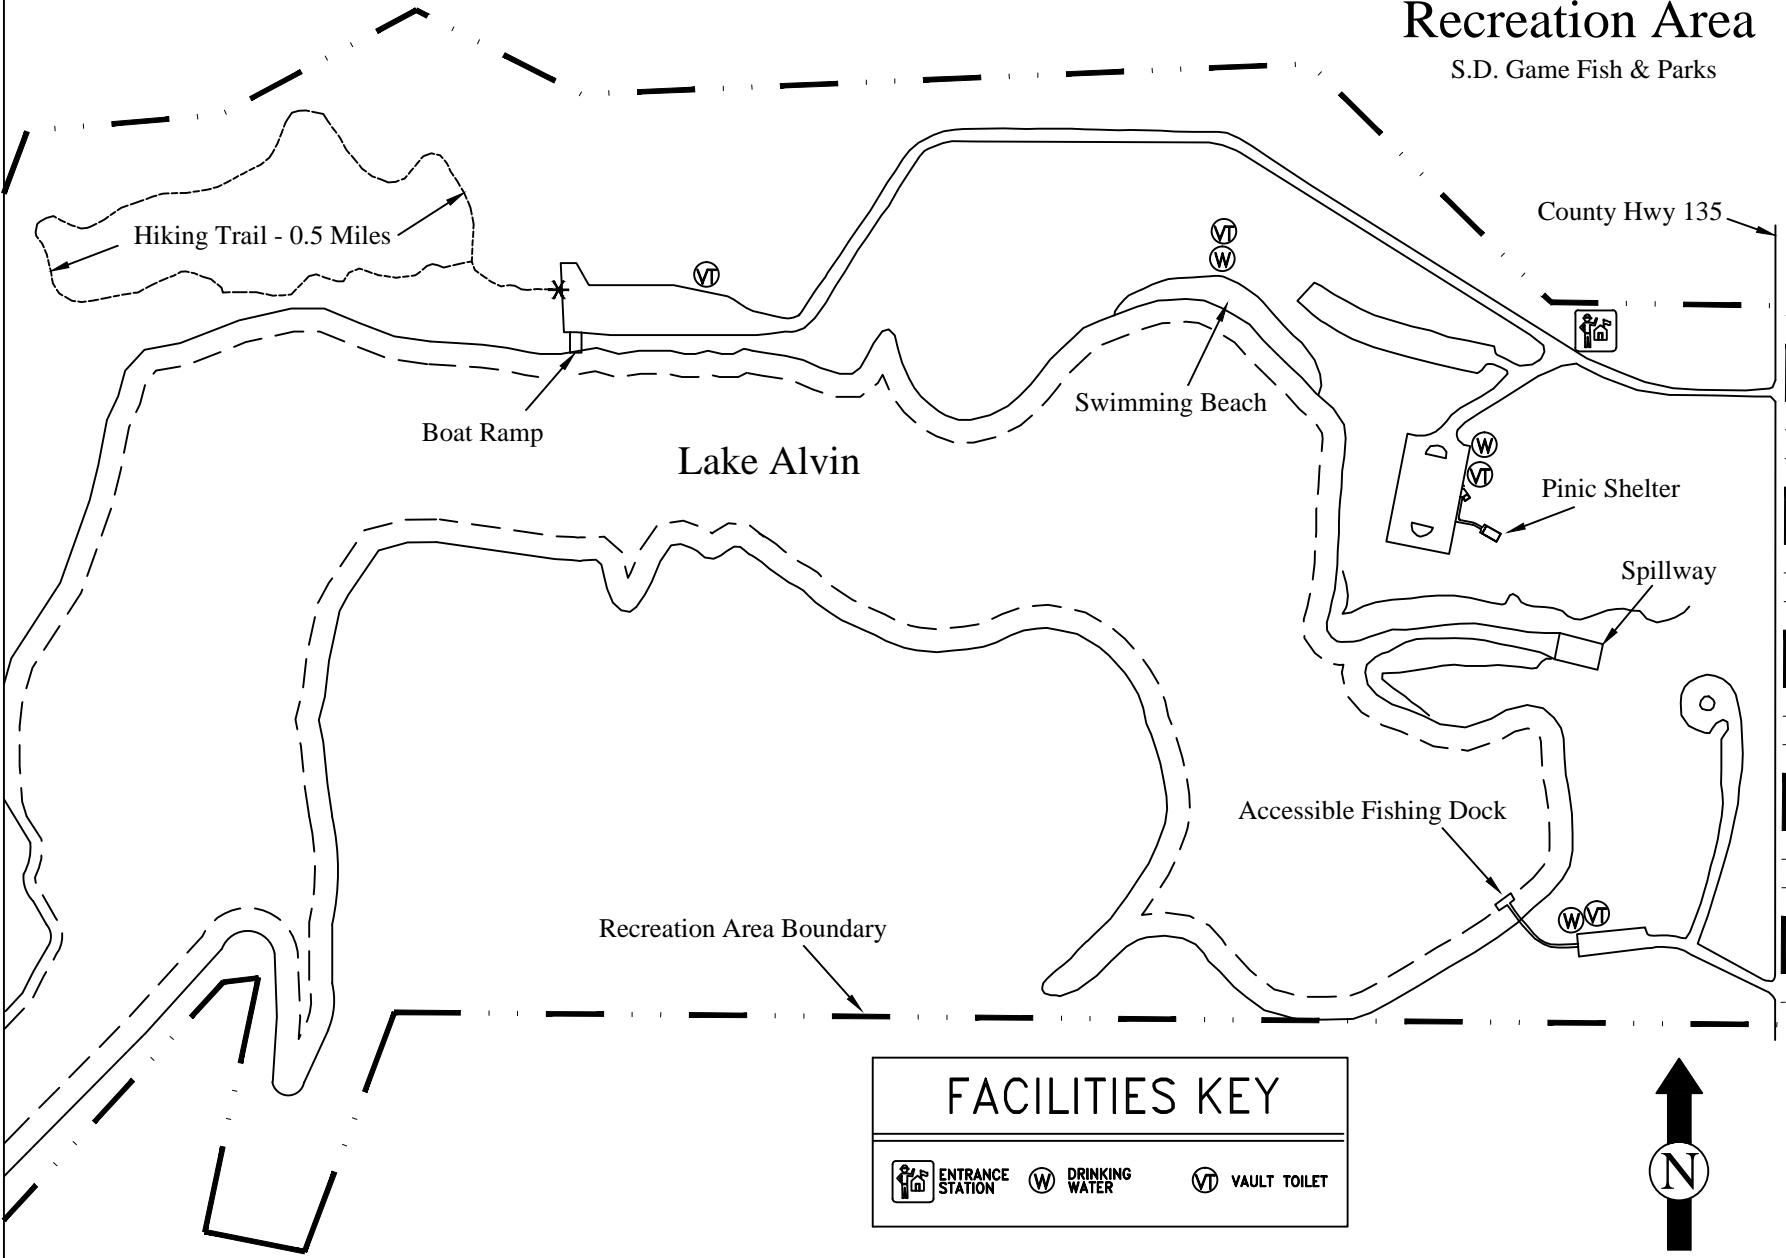

Welcome To
LAKE ALVIN

Recreation Area

S.D. Game Fish & Parks

FACILITIES KEY

ENTRANCE STATION	DRINKING WATER	VAULT TOILET
------------------	----------------	--------------