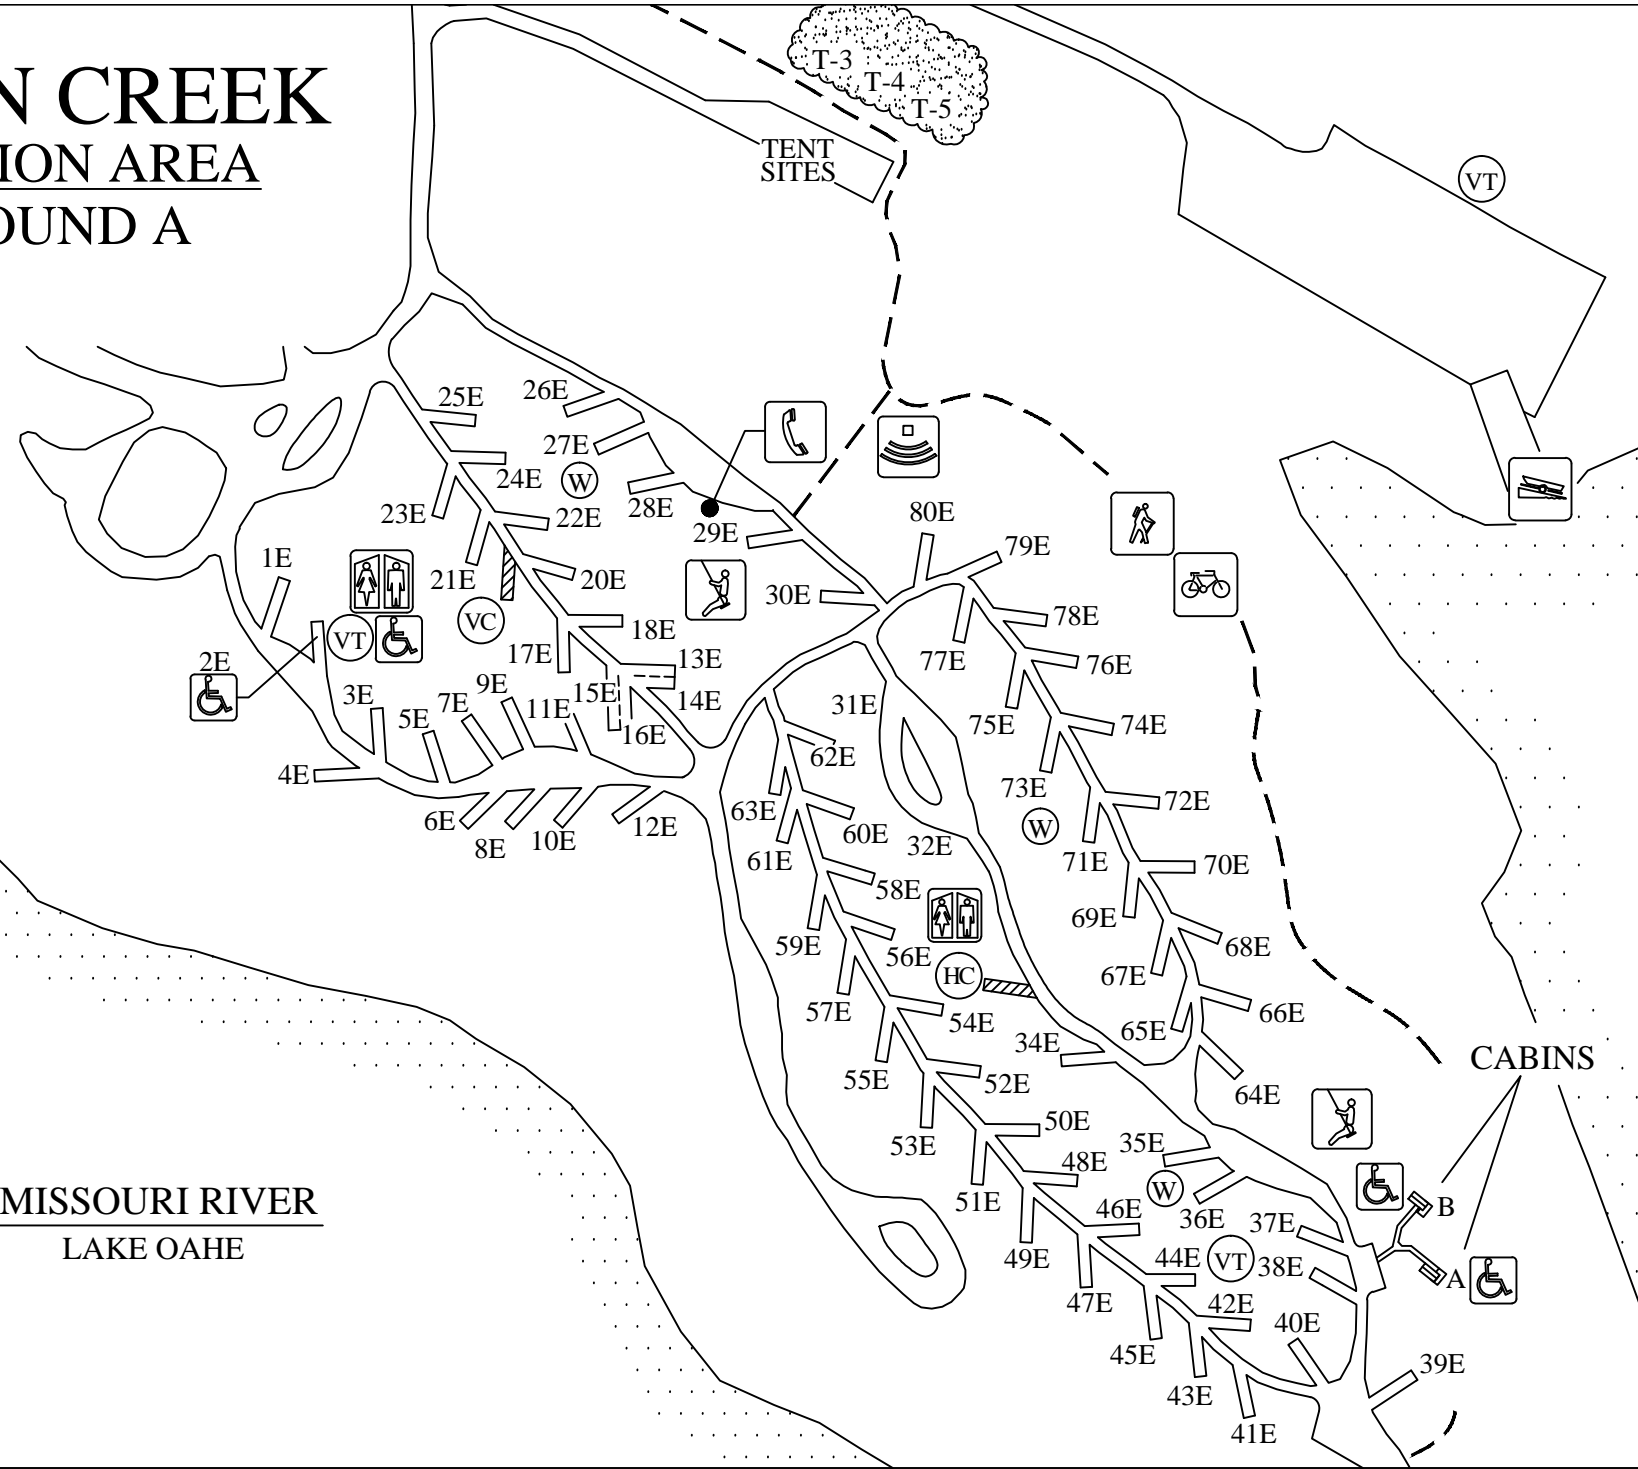

# INDIAN CREEK RECREATION AREA

VICINITY MAP

HIKING TRAIL - - - - -

SHOP AREA

TENT CAMPING

CAMPGROUND B

CAMPGROUND A

← REVHEIM BAY  
RECREATION AREA

# INDIAN CREEK RECREATION AREA CAMPGROUND A

MISSOURI RIVER  
LAKE OAHÉ

# INDIAN CREEK RECREATION AREA CAMPGROUND B

# Map Legend

Accessible Facilities

Accessible Fishing Dock

Amphitheater

Archery Trail

Bicycle Trail

Boat Ramp

Campground