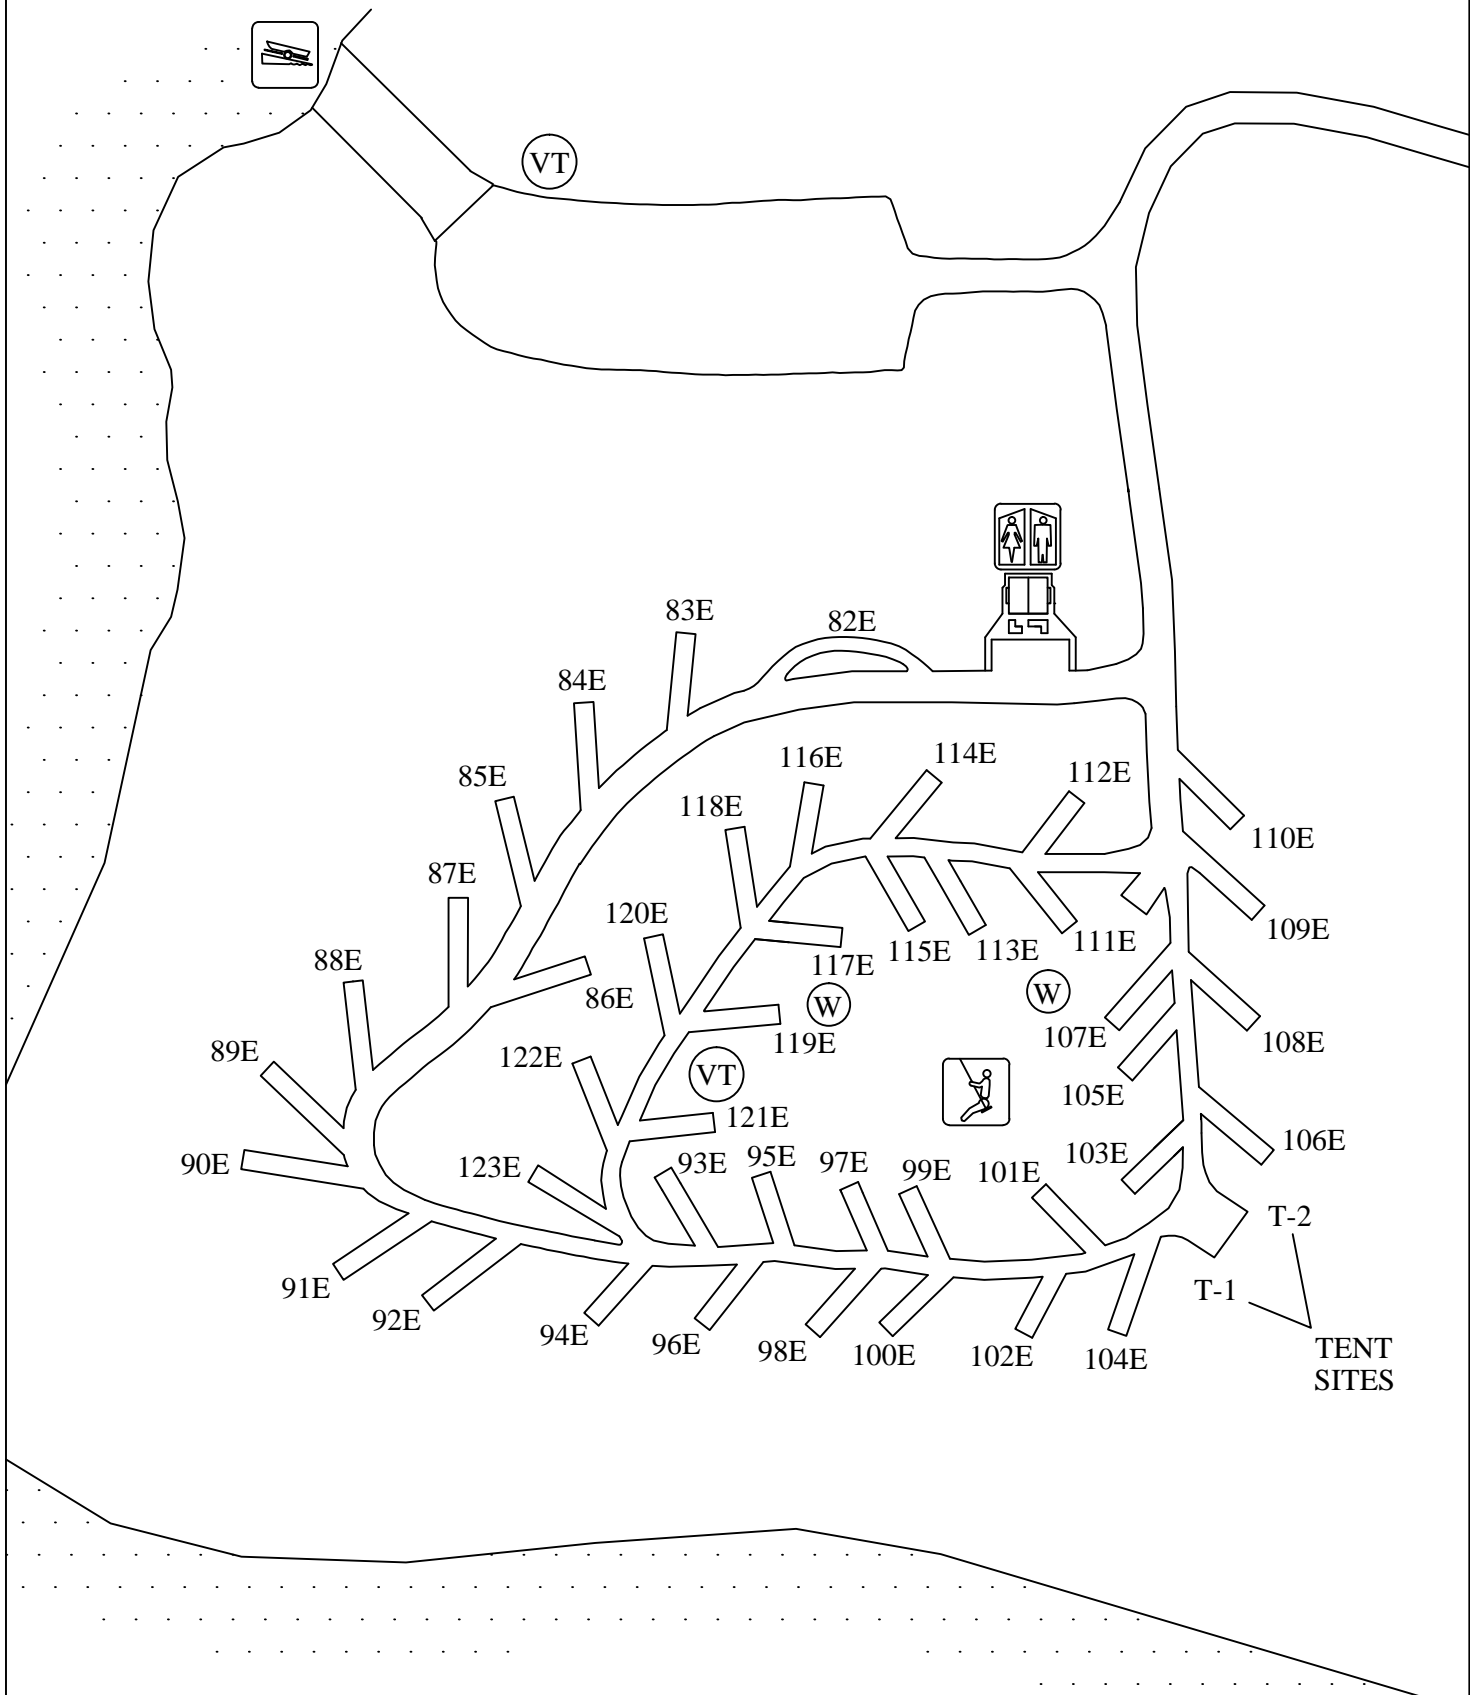

# INDIAN CREEK RECREATION AREA

VICINITY MAP

HIKING TRAIL - - - - -

SHOP AREA

TENT CAMPING

CAMPGROUND B

CAMPGROUND A

← REVHEIM BAY  
RECREATION AREA

# INDIAN CREEK RECREATION AREA CAMPGROUND A

MISSOURI RIVER  
LAKE OAHÉ

# INDIAN CREEK RECREATION AREA CAMPGROUND B

# Map Legend

Accessible Facilities

Accessible Fishing Dock

Amphitheater

Archery Trail

Bicycle Trail

Boat Ramp

Campground