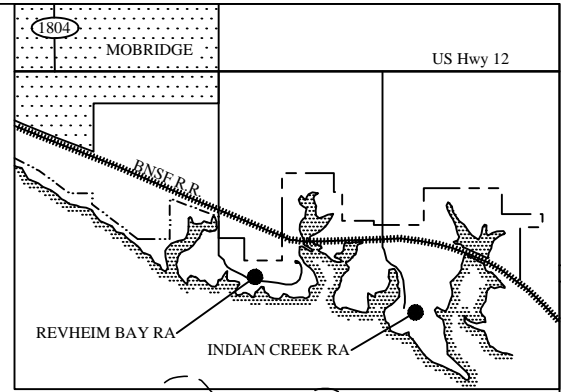

# INDIAN CREEK RECREATION AREA

VICINITY MAP

HIKING TRAIL - - - - -

SHOP AREA

TENT CAMPING

CAMPGROUND B

CAMPGROUND A

← REVHEIM BAY  
RECREATION AREA

MISSOURI RIVER  
LAKE OAHE

# INDIAN CREEK RECREATION AREA CAMPGROUND A

MISSOURI RIVER  
LAKE OAHÉ