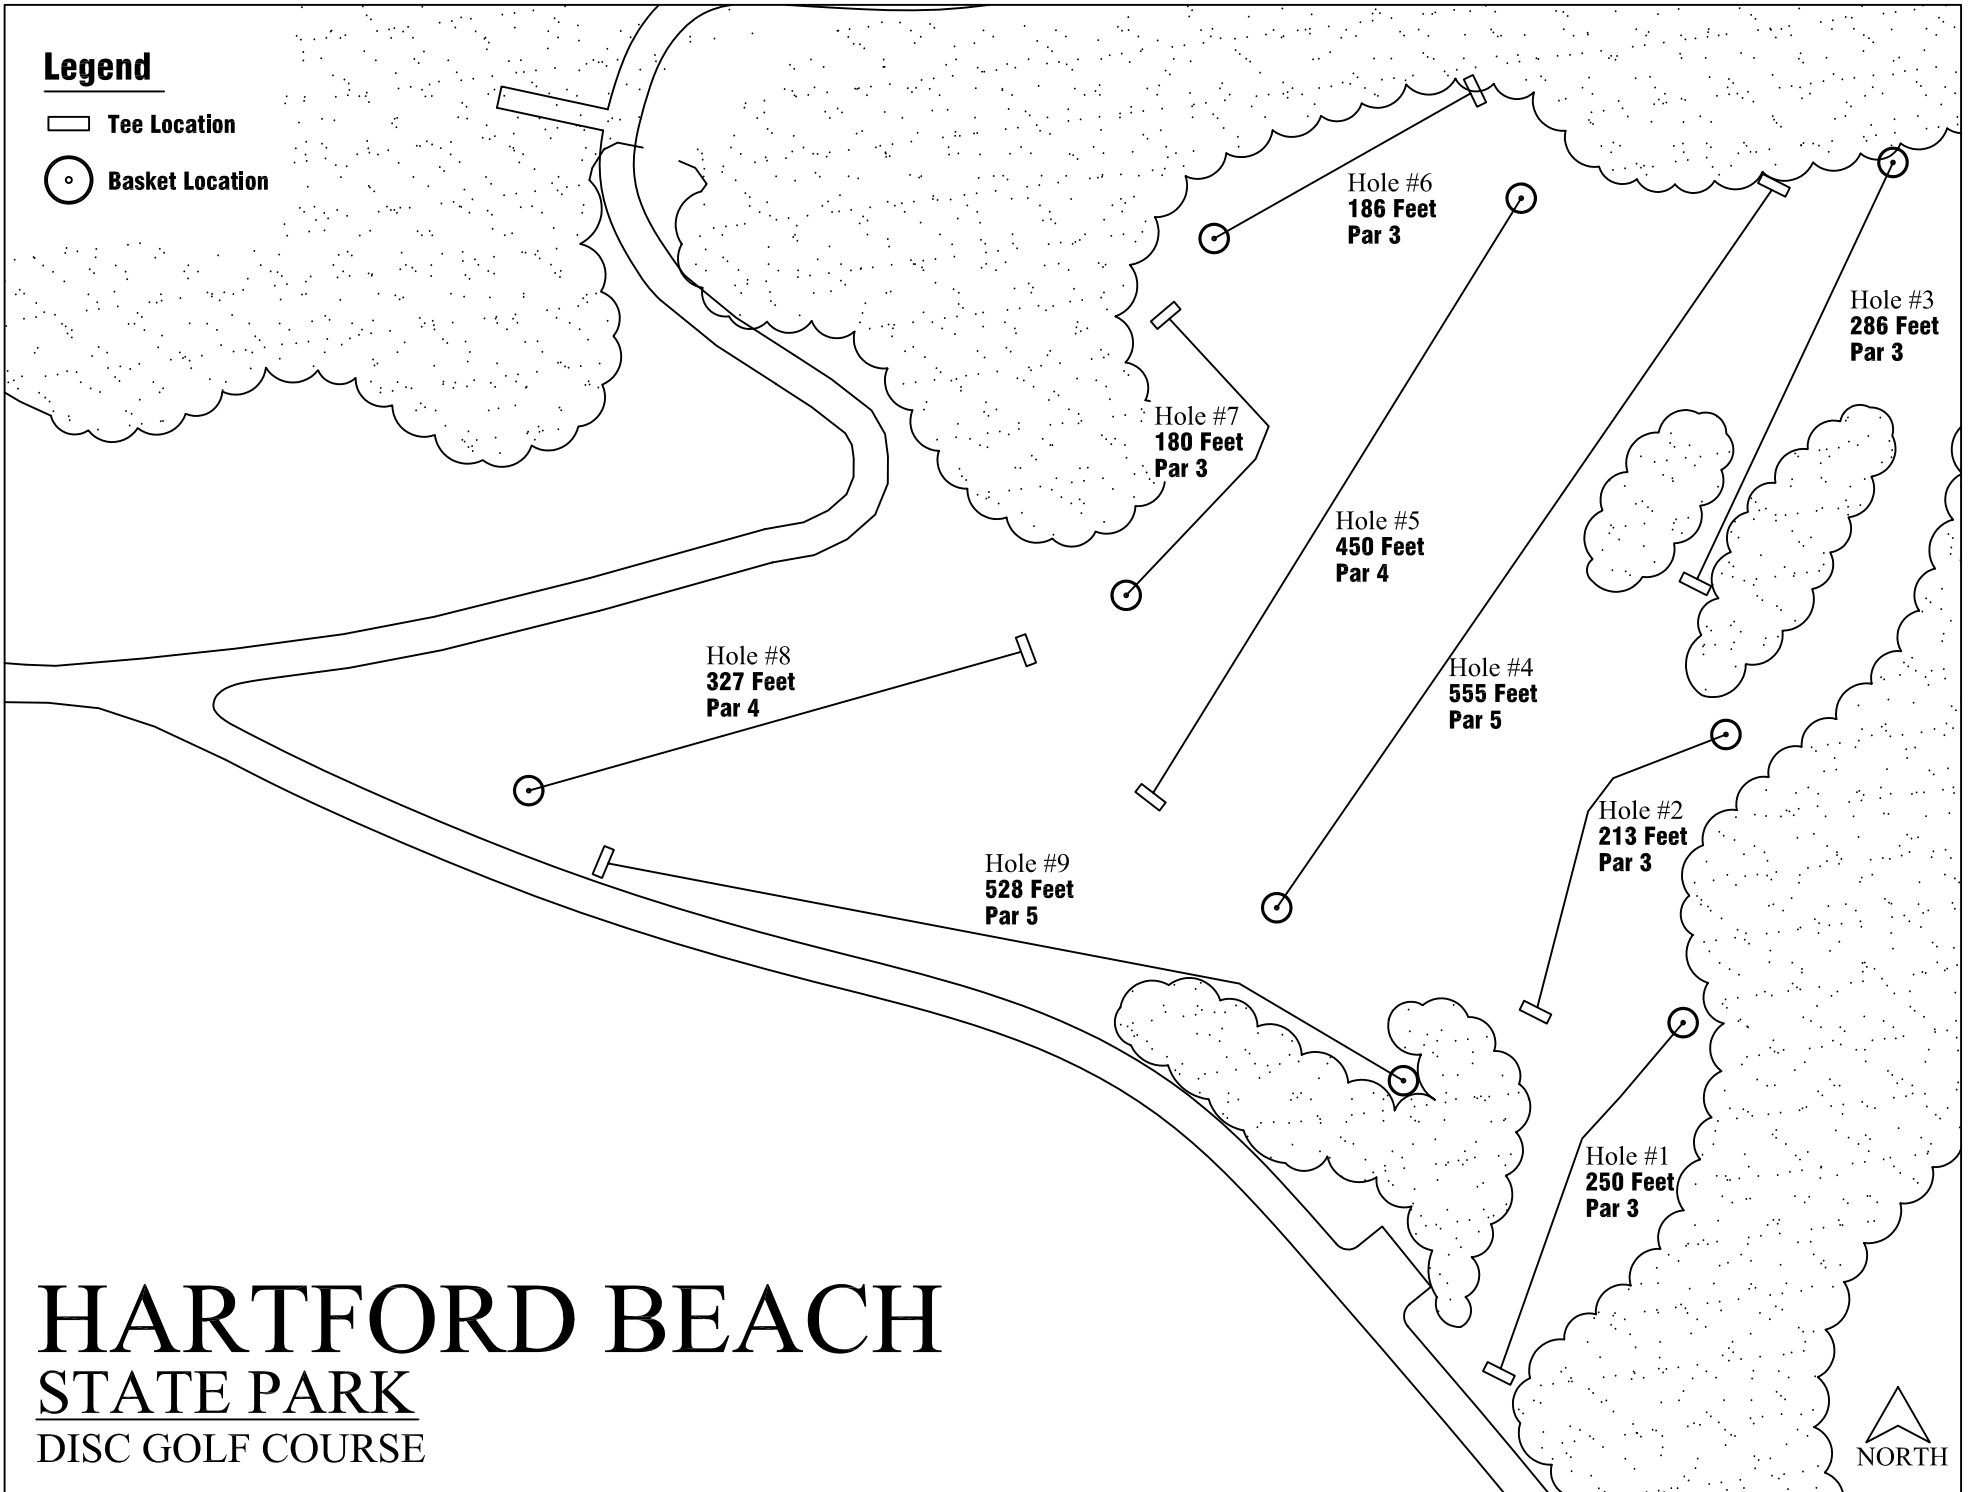

Legend

□ Tee Location

○ Basket Location

HARTFORD BEACH
STATE PARK
DISC GOLF COURSE