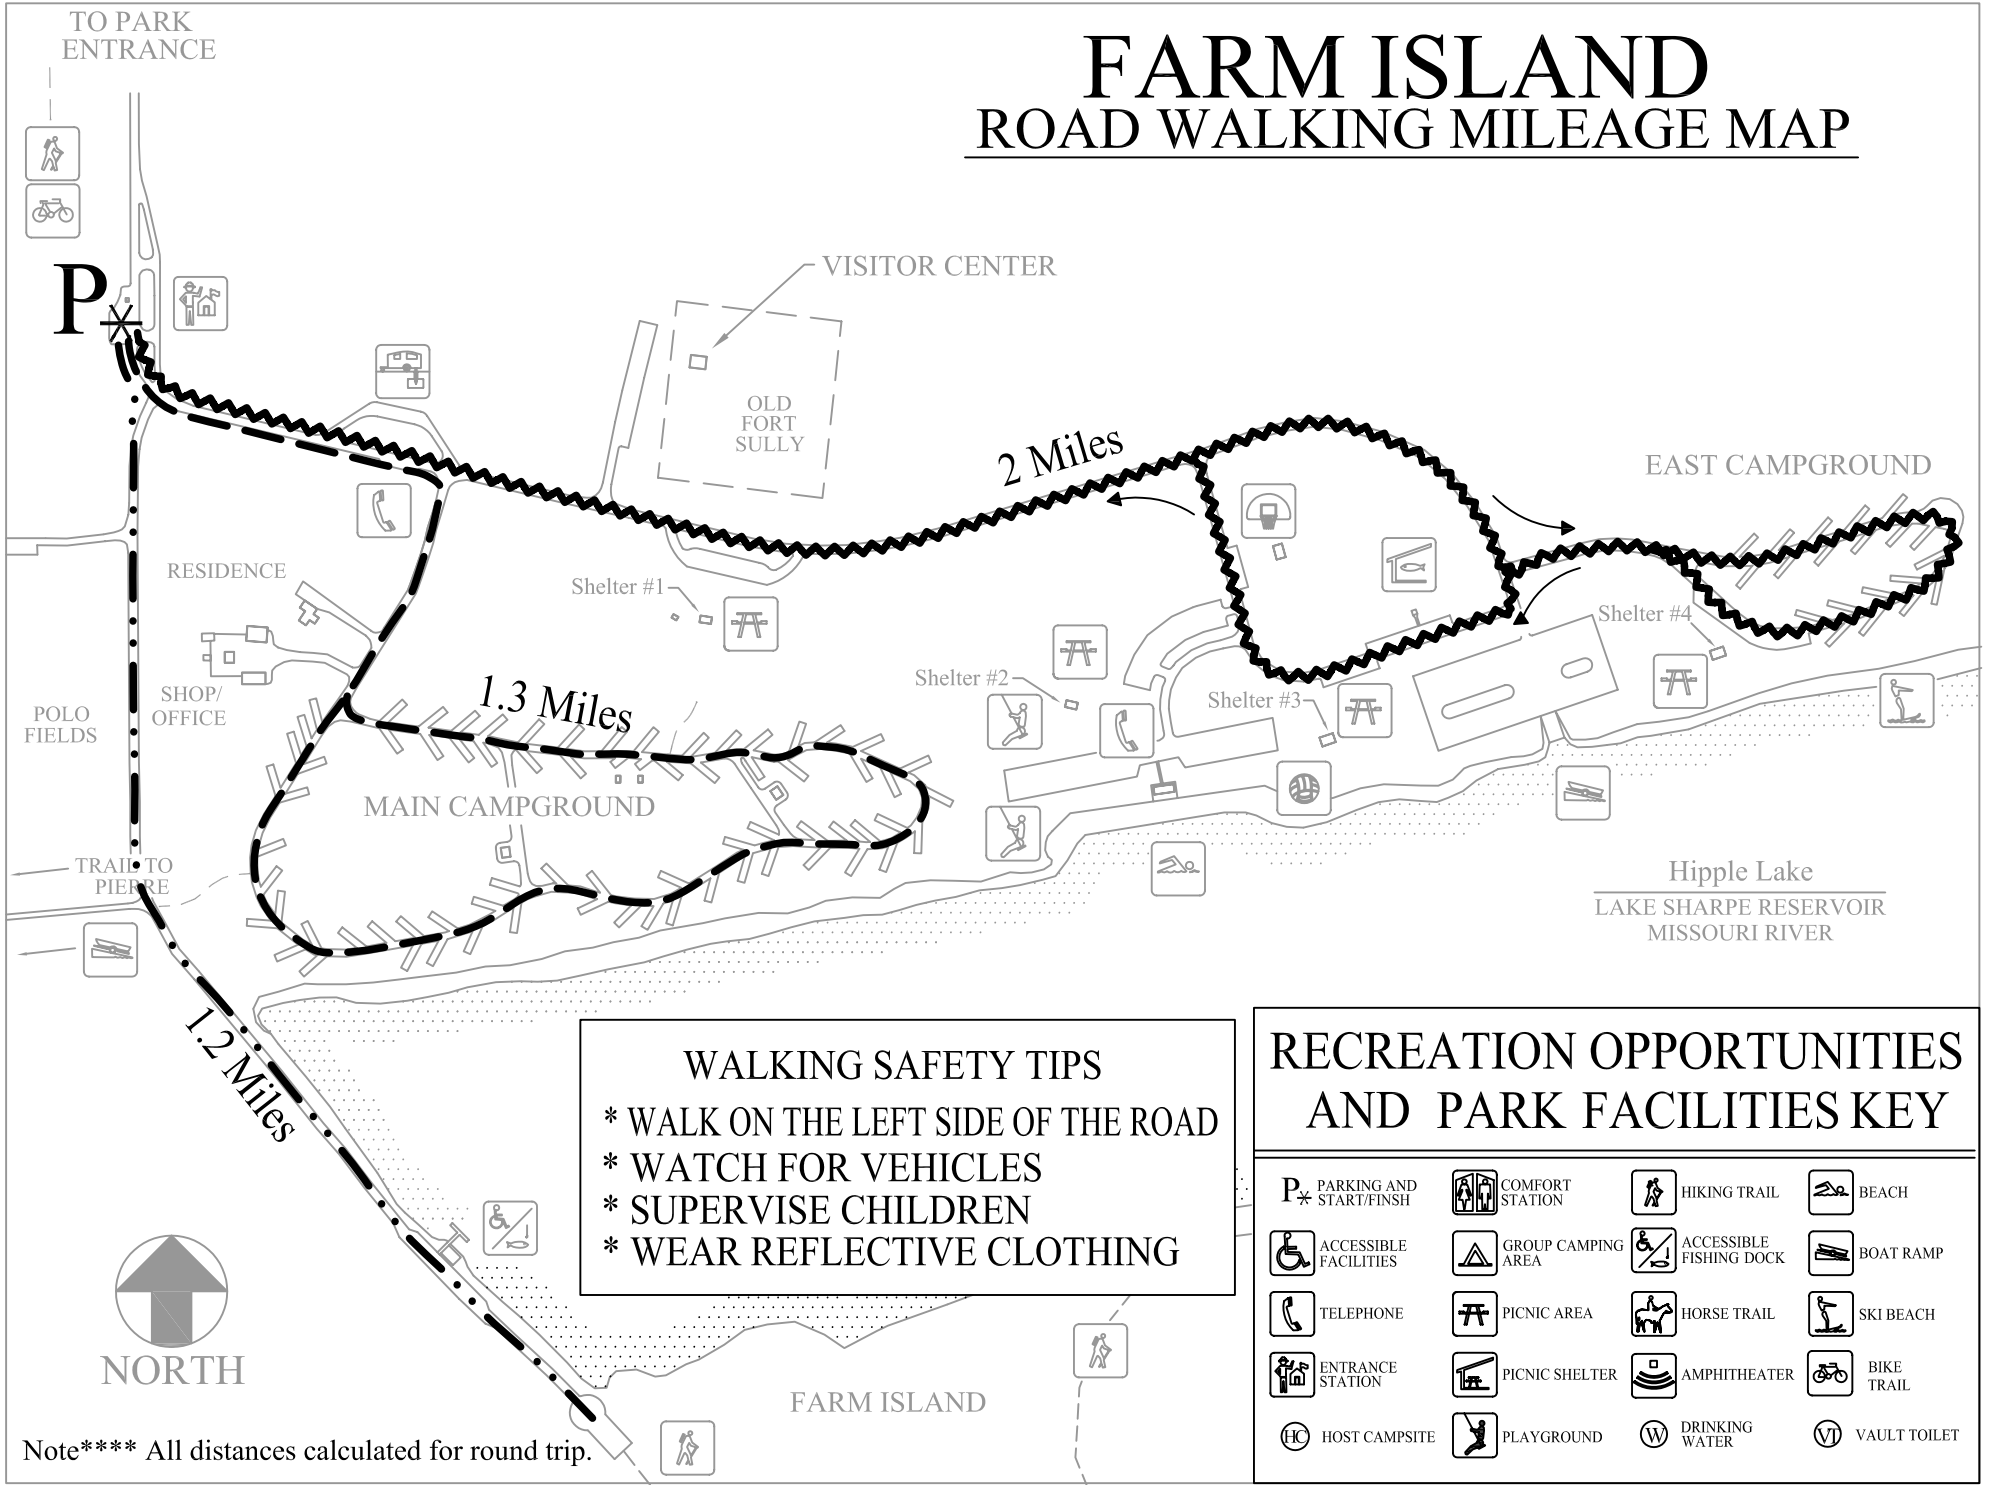

FARM ISLAND ROAD WALKING MILEAGE MAP

WALKING SAFETY TIPS

- * WALK ON THE LEFT SIDE OF THE ROAD
- * WATCH FOR VEHICLES
- * SUPERVISE CHILDREN
- * WEAR REFLECTIVE CLOTHING

RECREATION OPPORTUNITIES AND PARK FACILITIES KEY

PARKING AND START/FINISH	COMFORT STATION	HIKING TRAIL	BEACH
ACCESSIBLE FACILITIES	GROUP CAMPING AREA	ACCESSIBLE FISHING DOCK	BOAT RAMP
TELEPHONE	PICNIC AREA	HORSE TRAIL	SKI BEACH
ENTRANCE STATION	PICNIC SHELTER	AMPHITHEATER	BIKE TRAIL
HOST CAMPSITE	PLAYGROUND	DRINKING WATER	VAULT TOILET

Note**** All distances calculated for round trip.