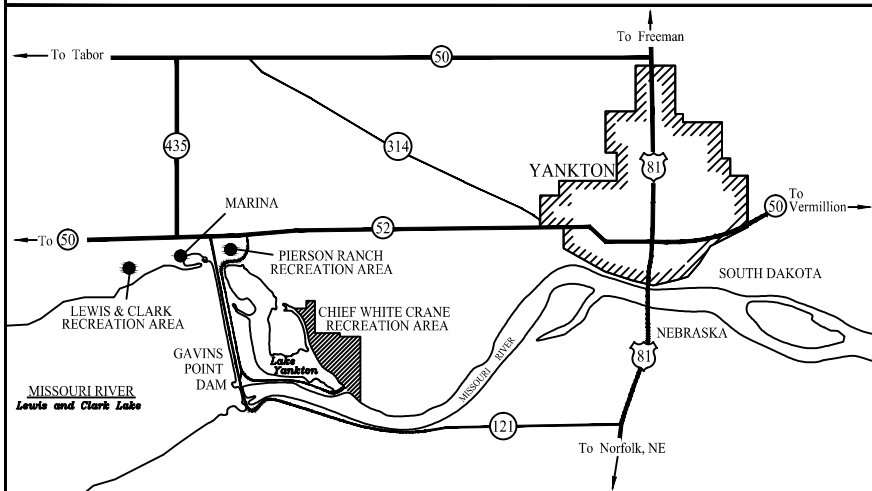

CHIEF WHITE CRANE RECREATION AREA

ALL ELECTRIC SITES
50 AMP SERVICE

LOCATION MAP

Map Legend

Accessible Facilities

Accessible Fishing Dock

Amphitheater

Archery Trail

Bicycle Trail

Boat Ramp

Campground

Canoeing

Comfort Station

Cross-country Ski Trail

Disc Golf

Drinking Water