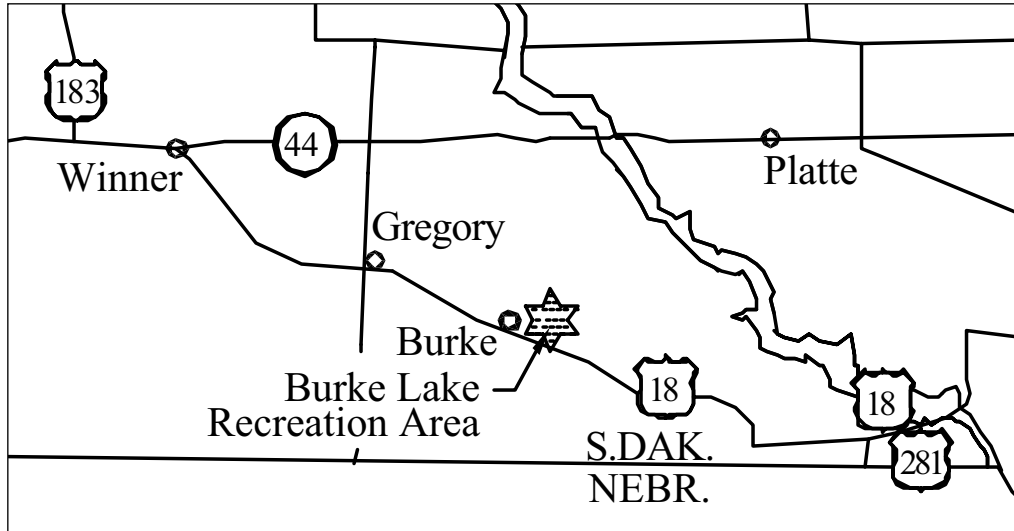

Location Map

Burke Lake Recreation Area

2 miles E of Burke off US 18

☎ (605) 337-2587

South Dakota
State Parks
www.sdgap.info/Parks