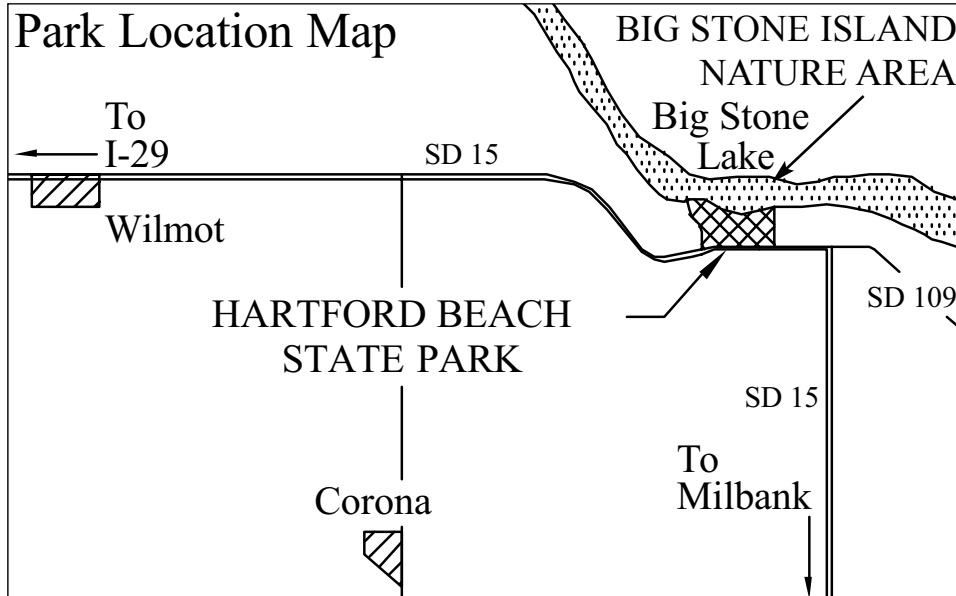

Location Map

Big Stone Island Nature Area

On Big Stone Lake,
15 miles N of Milbank off SD 15

☎ (605) 432-6374

South Dakota
State Parks
www.sdgfp.info/Parks