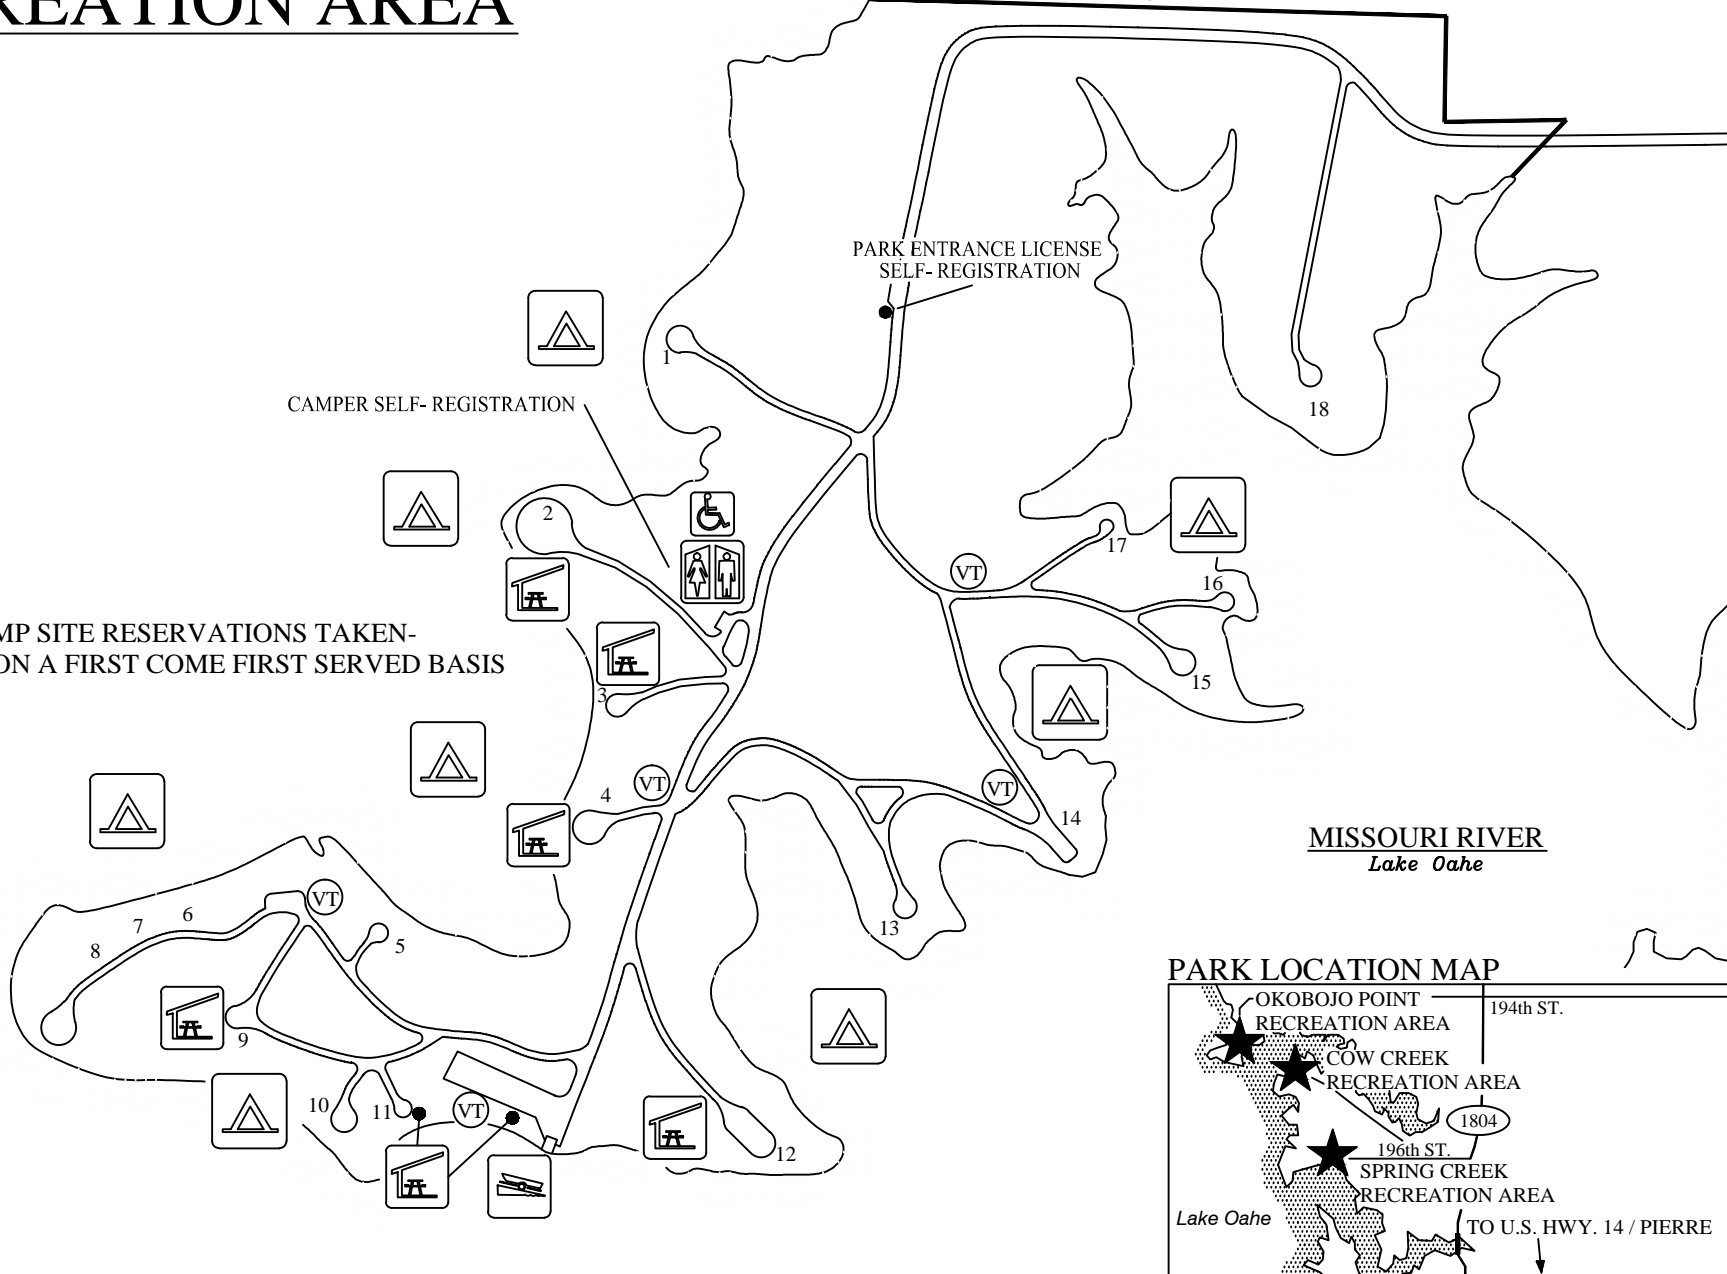

# OKOBOJO POINT RECREATION AREA

NORTH

RECREATION AREA BOUNDARY

PARK ENTRANCE LICENSE  
SELF-REGISTRATION

CAMPER SELF-REGISTRATION

NO CAMP SITE RESERVATIONS TAKEN-  
AVAILABLE ON A FIRST COME FIRST SERVED BASIS

MISSOURI RIVER  
*Lake Oahe*

## PARK LOCATION MAP

December 2016