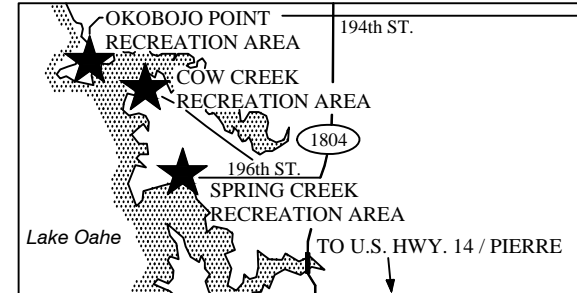

# OKOBOJO POINT RECREATION AREA

NORTH

RECREATION AREA BOUNDARY

PARK ENTRANCE LICENSE  
SELF-REGISTRATION

CAMPER SELF-REGISTRATION

NO CAMP SITE RESERVATIONS TAKEN-  
AVAILABLE ON A FIRST COME FIRST SERVED BASIS

MISSOURI RIVER  
*Lake Oahe*

## PARK LOCATION MAP

December 2016