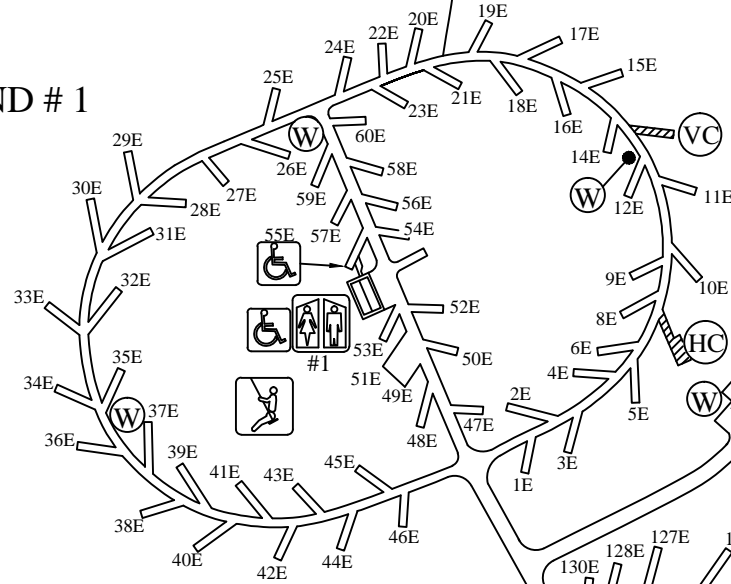

NORTH

CAMPGROUND # 1

MISSOURI RIVER
Lake Sharpe

OAHE DOWNSTREAM RECREATION AREA CAMPGROUNDS 1 & 2

CAMPGROUND # 2