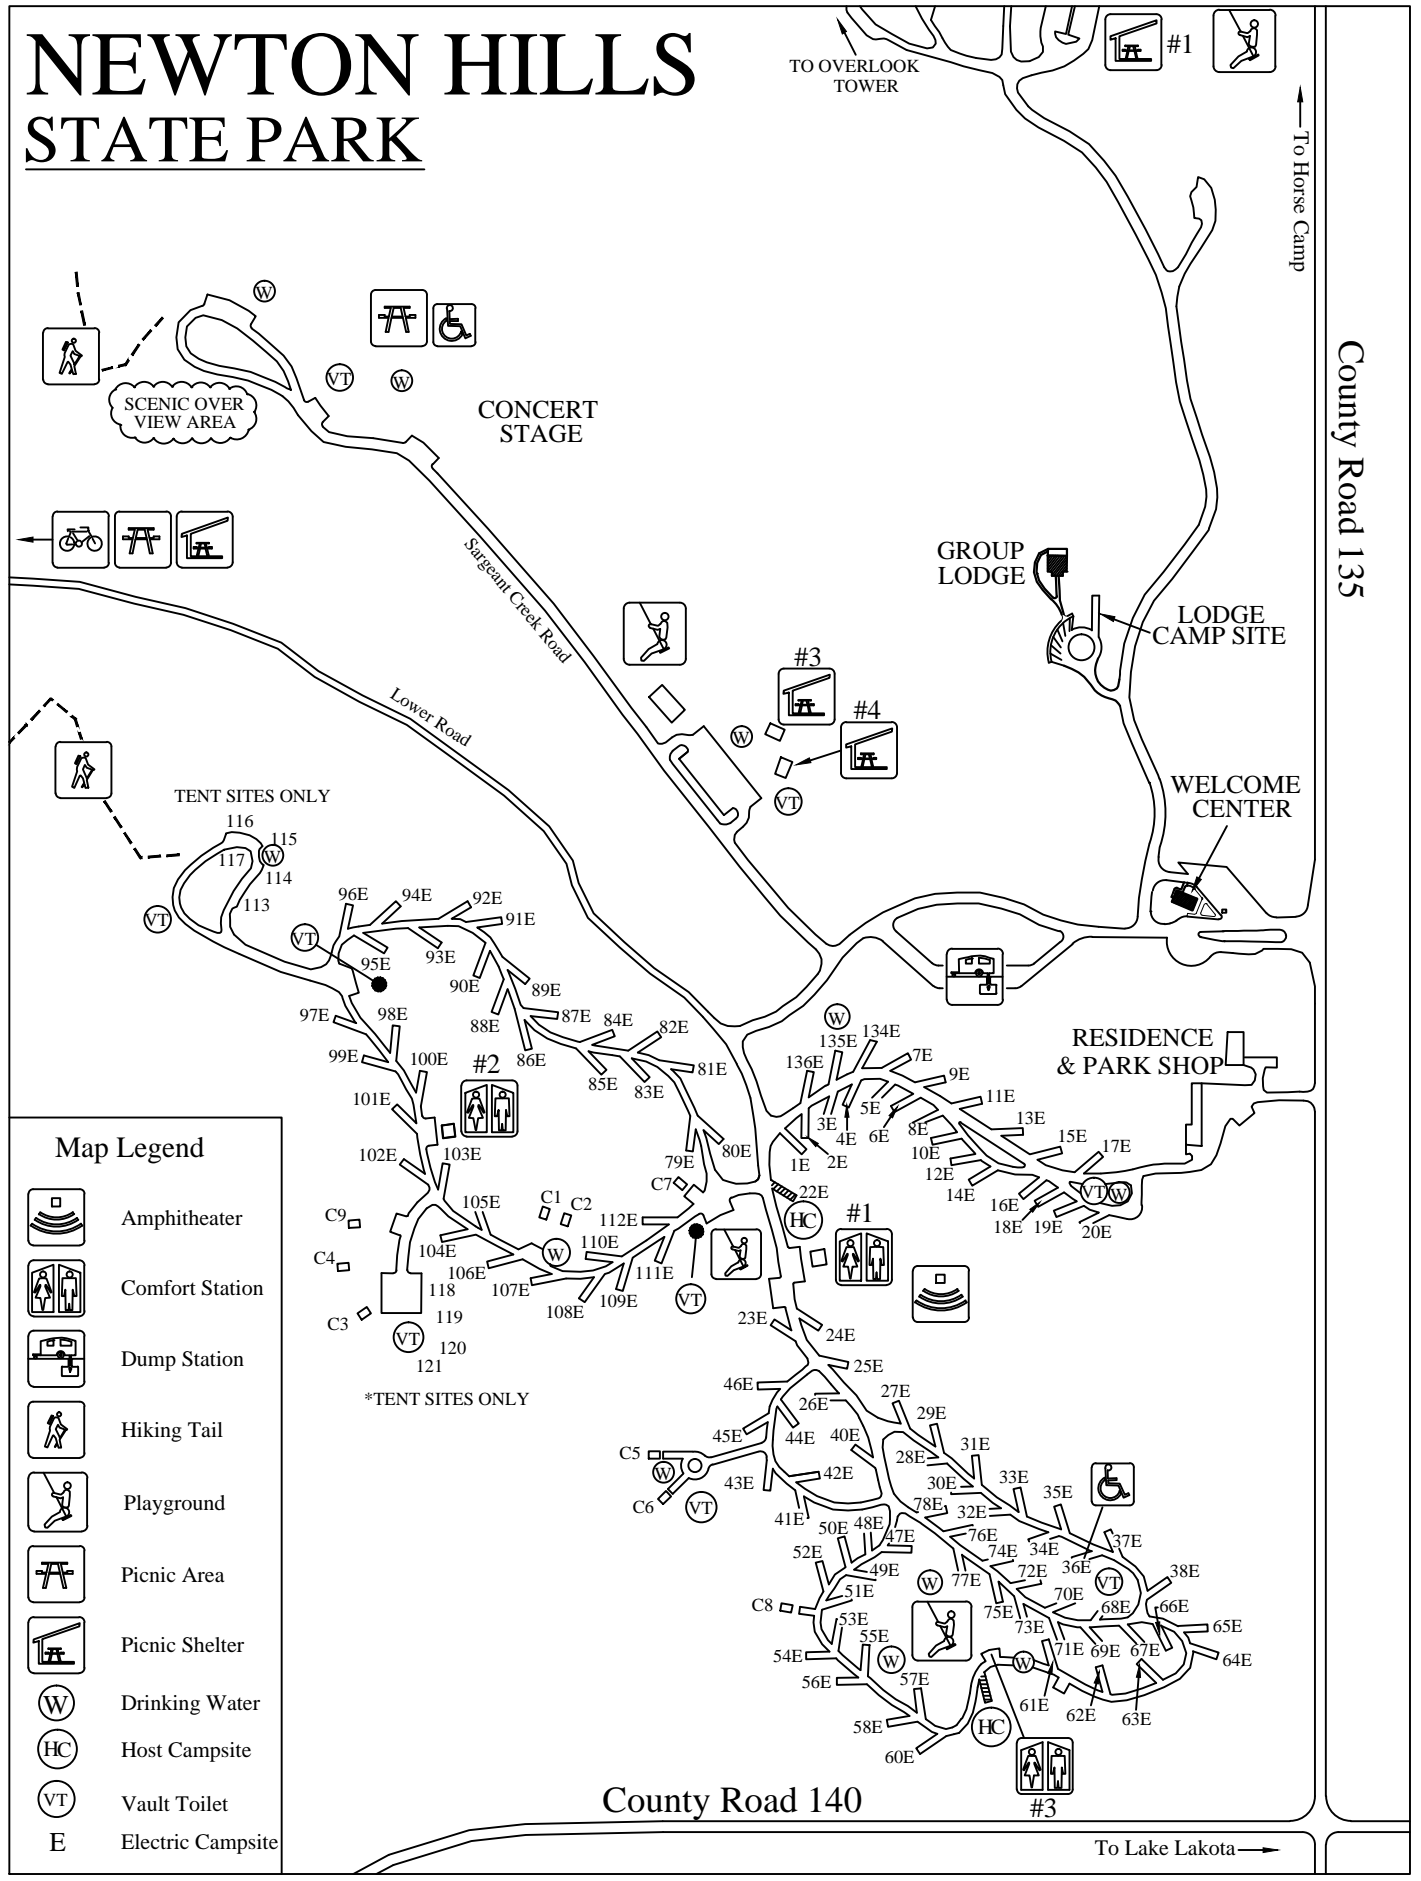

# NEWTON HILLS STATE PARK

**Map Legend**

	Amphitheater
	Comfort Station
	Dump Station
	Hiking Trail
	Playground
	Picnic Area
	Picnic Shelter
	Drinking Water
	Host Campsite
	Vault Toilet
	Electric Campsite

County Road 135

County Road 140