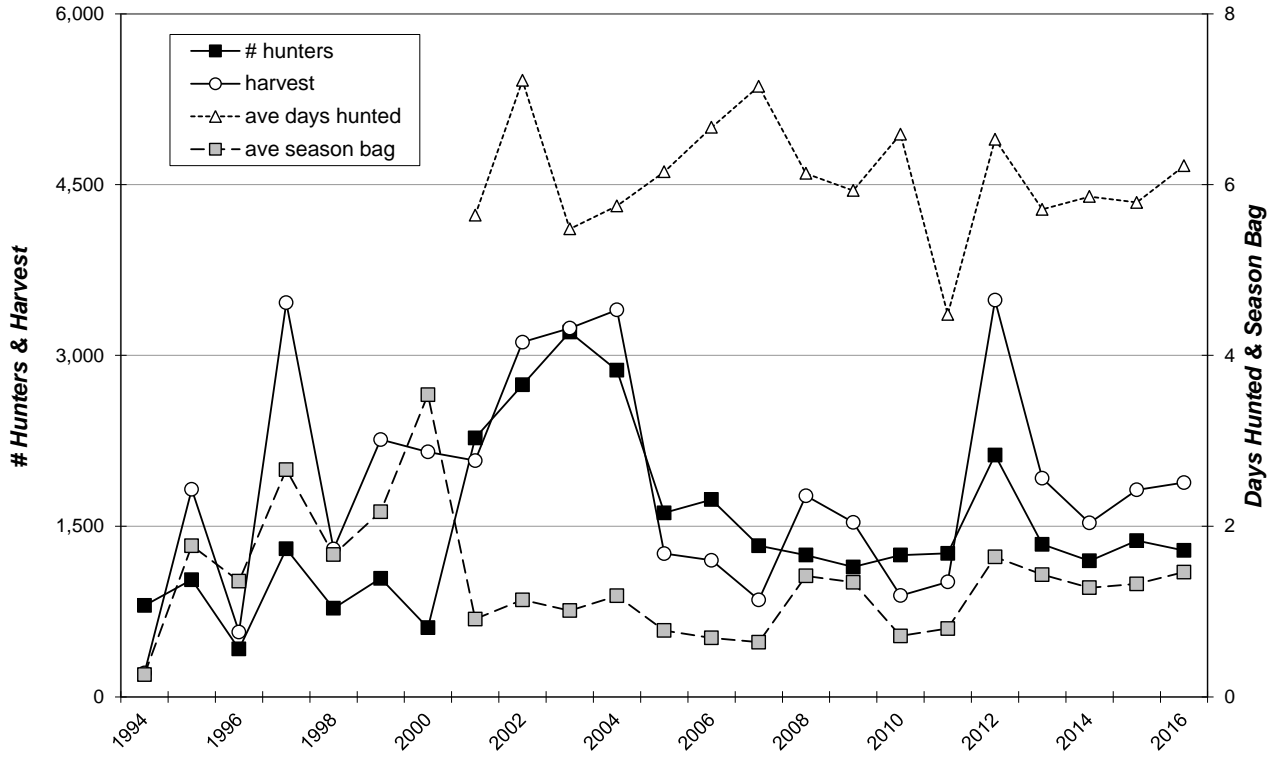

WHITE-FRONTED GEESE

The 2016 white-fronted goose season was open from 24 September - 18 December statewide. The daily bag limit was 2 geese and the season possession limit was 6. To hunt white-fronted geese, residents were required to hold small game, 1-day small game, adult, senior or junior combination, or youth small game licenses plus a migratory bird certification. Nonresidents were required to obtain a nonresident waterfowl license. All hunters age 16 and over were also required to obtain a federal waterfowl stamp.

Harvest surveys were sent to both resident and nonresident hunters. There were a projected 1,287 hunters who hunted at least one day for white-fronted geese (992 residents, 295 nonresidents). There were a projected 1,883 white-fronted geese harvested (1,707 by residents and 176 by nonresidents).

Comparison of the 2007 - 2016 white-fronted goose harvests

Year	Residents				Nonresidents			
	Number Hunters	Harvest	Ave Days Hunted	Ave Bag, Season	Number Hunters	Harvest	Ave Days Hunted	Ave Bag, Season
2007	971	757	8.00	0.78	357	96	4.82	0.27
2008	903	1,571	6.61	1.74	343	196	4.85	0.57
2009	902	1,443	5.98	1.60	240	91	5.75	0.38
2010	985	847	6.78	0.86	261	44	5.86	0.17
2011	973	896	4.24	0.92	288	115	5.28	0.40
2012	1,685	3,114	6.96	1.85	440	371	4.88	0.84
2013	1,098	1,694	5.83	1.54	224	197	5.13	0.88
2014	951	1,378	6.13	1.45	244	151	4.80	0.62
2015	1,097	1,618	5.93	1.47	275	201	5.20	0.73
2016	992	1,707	6.43	1.72	295	176	5.52	0.60

STATEWIDE WHITE-FRONTED GOOSE HARVEST, 1994-2016

NOTE: Prior to 2001, the definition of a white-fronted goose hunter was one who bagged 1+ white-front. Starting in 2001, the definition was changed to a hunter who spent 1+ days hunting white-fronted geese. This definition increased the number of hunters and decreased the average season bag estimates, but not the overall harvest projections.